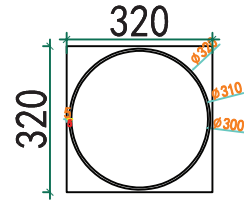

PURE WHITE LINES

EST. 2012

Small Walter Marble Column – Prada Green

Technical Specification Sheet

Dimensions

excluding rose & chain (cm)

W	D	H
30	10	100

Weight

Italian Rosa

Packaging dims

L42 x W42 x H117 cm

Packaging weight

260 kg

Assembly required

Partial

Care advice

Dust with lint free cloth

PURE WHITE LINES

EST. 2012

Large Walter Marble Column – Prada Green

Technical Specification Sheet

Dimensions

excluding rose & chain (cm)

W	D	H
30	10	130