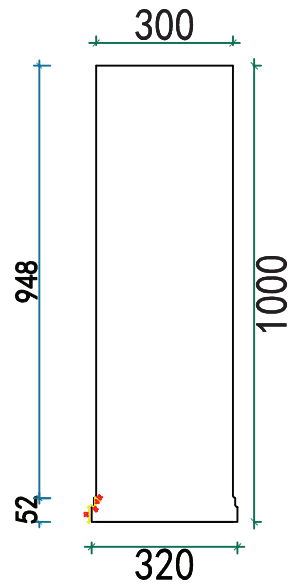

PURE WHITE LINES

EST. 2012

Small Walter Marble Column – Prada Green

Technical Specification Sheet

Dimensions

excluding rose & chain (cm)

W	D	H
30	10	100

Weight

Italian Rosa

Packaging dims

L42 x W42 x H117 cm

Packaging weight

260 kg

Assembly required

Partial

Care advice

Dust with lint free cloth

PURE WHITE LINES

EST. 2012

Large Walter Marble Column – Prada Green

Technical Specification Sheet

Dimensions

excluding rose & chain (cm)

W	D	H
30	10	130

Arabescato

Italian Rosa

Packaging dims

L42 x W42 x H147 cm

Packaging weight

295 kg

Assembly required

Partial