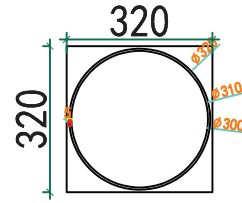

PURE WHITE LINES

EST. 2012

Small Walter Marble Column – Prada Green

Technical Specification Sheet

Dimensions

excluding rose & chain (cm)

W	D	H
30	10	100

Weight

Italian Rosa

Packaging dims

L42 x W42 x H117 cm

Packaging weight

260 kg

Assembly required

Partial

Care advice

Dust with lint free cloth

PURE WHITE LINES

EST. 2012

Large Walter Marble Column – Prada Green

Technical Specification Sheet

Dimensions

excluding rose & chain (cm)

W	D	H
30	10	130

Arabescato

Italian Rosa

Packaging dims

L42 x W42 x H147 cm

Packaging weight

295 kg

Assembly required

Partial