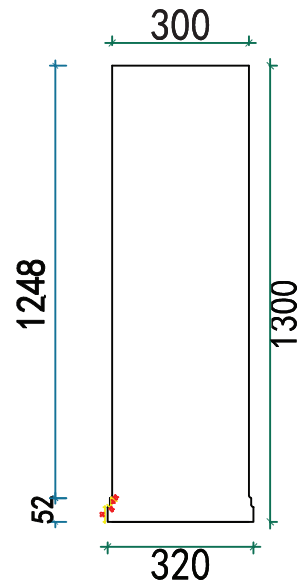

PURE WHITE LINES

EST. 2012

Small Walter Marble Column – Prada Green

Technical Specification Sheet

Dimensions

excluding rose & chain (cm)

W	D	H
30	10	100

Weight

Italian Rosa

Packaging dims

L42 x W42 x H117 cm

Packaging weight

260 kg

Assembly required

Partial

Care advice

Dust with lint free cloth

PURE WHITE LINES

EST. 2012

Large Walter Marble Column – Prada Green

Technical Specification Sheet

Dimensions

excluding rose & chain (cm)

W	D	H
30	10	130

Arabescato

Italian Rosa

Packaging dims

L42 x W42 x H147 cm

Packaging weight

295 kg

Assembly required

Partial