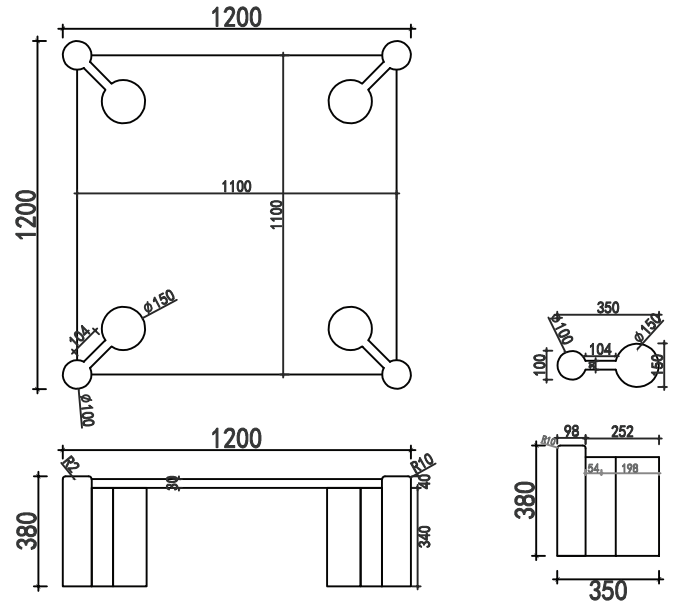

PURE WHITE LINES

EST. 2012

Portofino Coffee Table (Square)

Technical Specification Sheet

Dimensions

excluding rose & chain (cm)

| W | D | H |
|-----|-----|----|
| 120 | 120 | 38 |

Weight

260 kg

Product code

PWL81729

Materials

Marble

Available Colours

Arabescato

Packaging dims

L86 x W45 x H55 cm

Packaging weight

260 kg

Assembly required

Partial

Care advice

Dust with lint free cloth