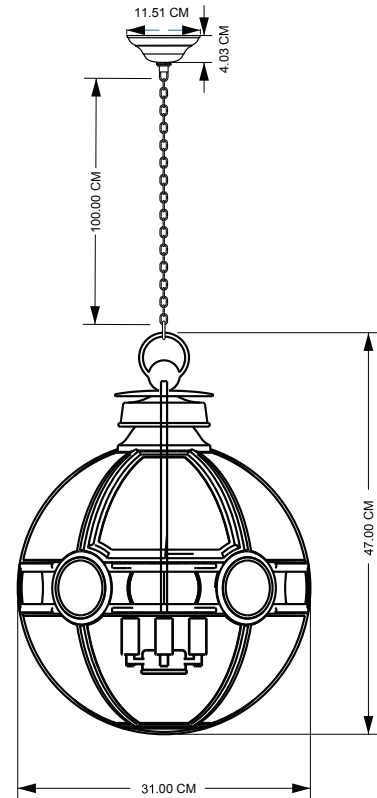

PURE WHITE LINES

EST. 2012

Pimlico Globe Lantern Verdigris Bronze - Small

Technical Specification Sheet

Dimensions excluding canopy & chain (cm)	W 31	D 31	H 47
Minimum drop (excluding glass & frame)	13 cm		
Maximum drop (excluding glass & frame)	113 cm		
Weight	7.24 kg		
Product code	PWL17982		
Materials	Brass, Glass		
Glass Colour	 Clear		
Metal Finish	Verdigris Bronze		
IP Rating			
Suitable for dimming	No		
Max wattage	25W		

Bulb requirements	3 bulbs, E14 (not included)
Chain length	100 cm
Chain colour	Verdigris Bronze
Cable length	150 cm
Cable colour	Black
Inline switch	n/a
Ceiling rose Ø	11.51 cm
Ceiling rose height	4.03 cm
Ceiling rose colour	Verdigris Bronze
Ceiling bracket Ø	10.5 cm
Packaging Weight	14.76 kg
Packaging Dims	W50 x 49 x H60 cm
Assembly required	Partial
Care advice	Dust with lint free cloth