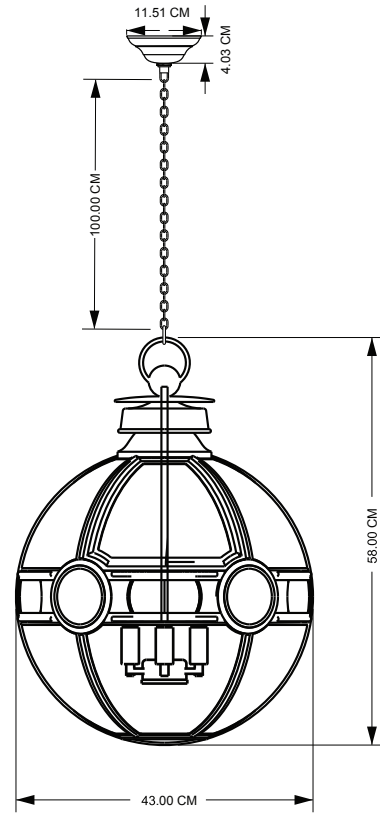

PURE WHITE LINES

EST. 2012

Pimlico Globe Lantern Verdigris Bronze - Medium

Technical Specification Sheet

Dimensions excluding canopy & chain (cm)	W 43	D 43	H 58
Minimum drop (excluding glass & frame)			13 cm
Maximum drop (excluding glass & frame)			113 cm
Weight			11.45 kg
Product code			PWL17982
Materials			Brass, Glass
Glass Colour			Clear
Metal Finish			Verdigris Bronze
IP Rating			
Suitable for dimming			No
Max wattage			25W

Bulb requirements	3 bulbs, E14 (not included)
Chain length	100 cm
Chain colour	Verdigris Bronze
Cable length	150 cm
Cable colour	Black
Inline switch	n/a
Ceiling rose Ø	11.51 cm
Ceiling rose height	4.03 cm
Ceiling rose colour	Verdigris Bronze
Ceiling bracket Ø	10.5 cm
Packaging Weight	20 kg
Packaging Dims	W70 x D70 x H84 cm
Assembly required	Partial
Care advice	Dust with lint free cloth