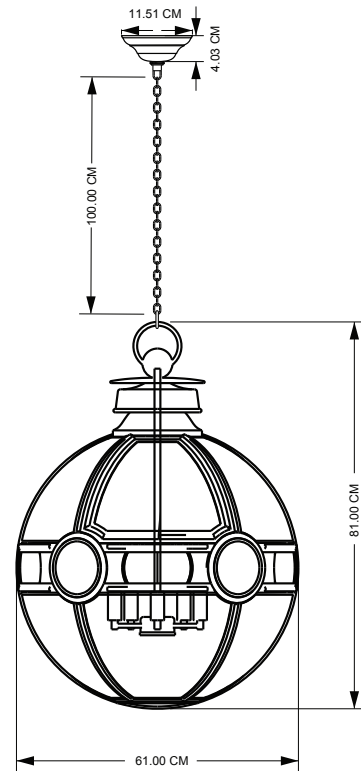

PURE WHITE LINES

EST. 2012

Pimlico Globe Lantern Verdigris Bronze - Large

Technical Specification Sheet

Dimensions excluding canopy & chain (cm)	W 61	D 61	H 81
Minimum drop (excluding glass & frame)			13 cm
Maximum drop (excluding glass & frame)			113 cm
Weight			20 kg
Product code		PWL17982	
Materials		Brass, Glass	
Glass Colour		 Clear	
Metal Finish		Verdigris Bronze	
IP Rating			
Suitable for dimming		No	
Max wattage		25W	

Bulb requirements	6 bulbs, E14 (not included)
Chain length	100 cm
Chain colour	Verdigris Bronze
Cable length	150 cm
Cable colour	Black
Inline switch	n/a
Ceiling rose Ø	11.51 cm
Ceiling rose height	4.03 cm
Ceiling rose colour	Verdigris Bronze
Ceiling bracket Ø	10.5 cm
Packaging Weight	34 kg
Packaging Dims	W83 x D83 x H104 cm
Assembly required	Partial
Care advice	Dust with lint free cloth