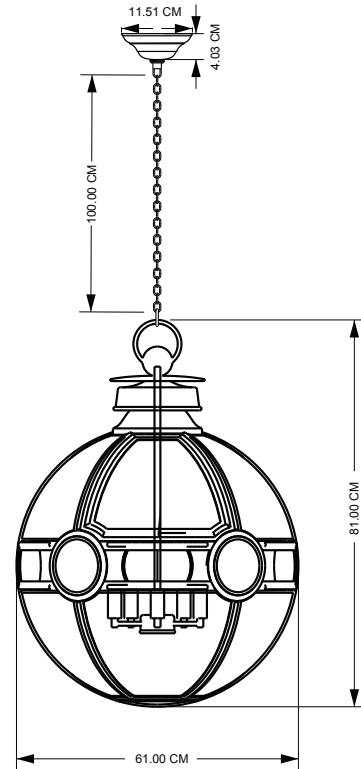

PURE WHITE LINES

EST. 2012

Pimlico Globe Lantern Dark Bronze - Large

Technical Specification Sheet

Dimensions excluding canopy & chain (cm)	W 61	D 61	H 81		
Minimum drop (excluding glass & frame)			13 cm		Bulb requirements 6 bulbs, E14 (not included)
Maximum drop (excluding glass & frame)			113 cm		Chain length 100 cm
Weight			20 kg		Chain colour Dark Bronze
Product code			PWL17982		Cable length 150 cm
Materials			Brass, Glass		Cable colour Black
Glass Colour			 Clear		Ceiling rose Ø 11.51 cm
Metal Finish			Dark Bronze		Ceiling rose height 4.03 cm
IP Rating					Ceiling rose colour Dark Bronze
Suitable for dimming			No		Ceiling bracket Ø 10.5 cm
Max wattage			25W		Packaging Weight 34 kg
					Packaging Dims W83 x D83 x H104 cm
					Assembly required Partial
					Care advice Dust with lint free cloth