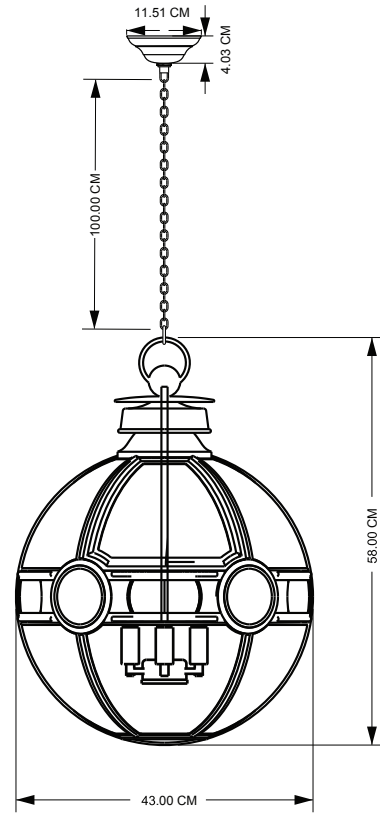

PURE WHITE LINES

EST. 2012

Pimlico Globe Lantern Dark Bronze - Medium

Technical Specification Sheet

Dimensions excluding canopy & chain (cm)	W 43	D 43	H 58
Minimum drop (excluding glass & frame)	13 cm		
Maximum drop (excluding glass & frame)	113 cm		
Weight	11.45 kg		
Product code	PWL17982		
Materials	Brass, Glass		
Glass Colour	 Clear		
Metal Finish	Dark Bronze		
IP Rating			
Suitable for dimming	No		
Max wattage	25W		

Bulb requirements	3 bulbs, E14 (not included)
Chain length	100 cm
Chain colour	Dark Bronze
Cable length	150 cm
Cable colour	Black
Inline switch	n/a
Ceiling rose Ø	11.51 cm
Ceiling rose height	4.03 cm
Ceiling rose colour	Dark Bronze
Ceiling bracket Ø	10.5 cm
Packaging Weight	20 kg
Packaging Dims	W70 x D70 x H84 cm
Assembly required	Partial
Care advice	Dust with lint free cloth