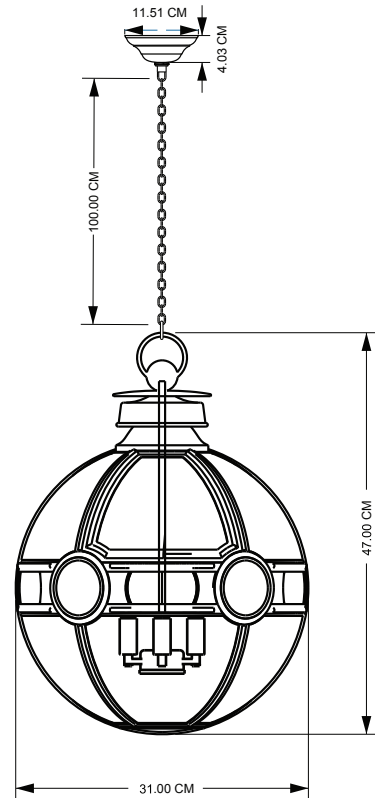

PURE WHITE LINES

EST. 2012

Pimlico Globe Lantern Dark Bronze - Small

Technical Specification Sheet

Dimensions excluding canopy & chain (cm)	W 31	D 31	H 47
Minimum drop (excluding glass & frame)	13 cm		
Maximum drop (excluding glass & frame)	113 cm		
Weight	7.24 kg		
Product code	PWL17982		
Materials	Brass, Glass		
Glass Colour	 Clear		
Metal Finish	Dark Bronze		
IP Rating			
Suitable for dimming	No		
Max wattage	25W		

Bulb requirements	3 bulbs, E14 (not included)
Chain length	100 cm
Chain colour	Dark Bronze
Cable length	150 cm
Cable colour	Black
Inline switch	n/a
Ceiling rose Ø	11.51 cm
Ceiling rose height	4.03 cm
Ceiling rose colour	Dark Bronze
Ceiling bracket Ø	10.5 cm
Packaging Weight	14.76 kg
Packaging Dims	W50 x 49 x H60 cm
Assembly required	Partial
Care advice	Dust with lint free cloth