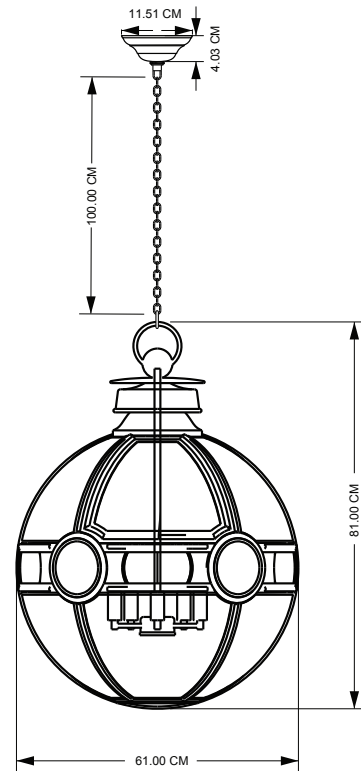

PURE WHITE LINES

EST. 2012

Pimlico Globe Lantern Burnished Silver - Large

Technical Specification Sheet

Dimensions excluding canopy & chain (cm)	W 61	D 61	H 81
Minimum drop (excluding glass & frame)			13 cm
Maximum drop (excluding glass & frame)			113 cm
Weight			20 kg
Product code		PWL17982	
Materials		Brass, Glass	
Glass Colour		 Clear	
Metal Finish		Burnished Silver	
IP Rating			
Suitable for dimming		No	
Max wattage		25W	

Bulb requirements	6 bulbs, E14 (not included)
Chain length	100 cm
Chain colour	Burnished Silver
Cable length	150 cm
Cable colour	Black
Inline switch	n/a
Ceiling rose Ø	11.51 cm
Ceiling rose height	4.03 cm
Ceiling rose colour	Burnished Silver
Ceiling bracket Ø	10.5 cm
Packaging Weight	34 kg
Packaging Dims	W83 x D83 x H104 cm
Assembly required	Partial
Care advice	Dust with lint free cloth