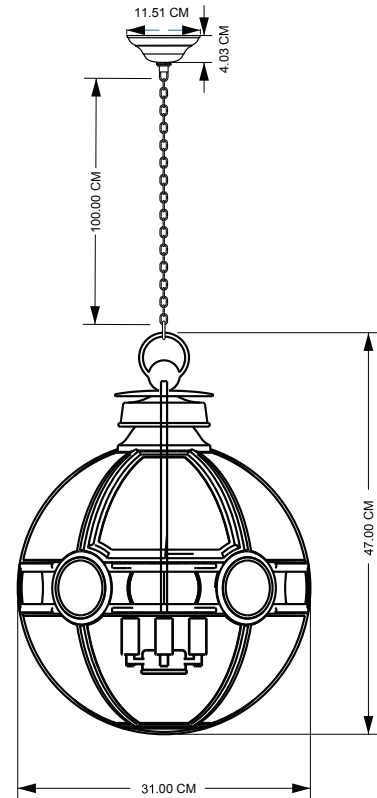

PURE WHITE LINES

EST. 2012

Pimlico Globe Lantern Burnished Silver - Small

Technical Specification Sheet

Dimensions excluding canopy & chain (cm)	W 31	D 31	H 47
Minimum drop (excluding glass & frame)	13 cm		
Maximum drop (excluding glass & frame)	113 cm		
Weight	7.24 kg		
Product code	PWL17982		
Materials	Brass, Glass		
Glass Colour	 Clear		
Metal Finish	Burnished Silver		
IP Rating			
Suitable for dimming	No		
Max wattage	25W		

 Bulb requirements	3 bulbs, E14 (not included)
 Chain length	100 cm
Chain colour	Burnished Silver
Cable length	150 cm
Cable colour	Black
Inline switch	n/a
 Ceiling rose Ø	11.51 cm
Ceiling rose height	4.03 cm
Ceiling rose colour	Burnished Silver
Ceiling bracket Ø	10.5 cm
Packaging Weight	14.76 kg
Packaging Dims	W50 x 49 x H60 cm
Assembly required	Partial
Care advice	Dust with lint free cloth

PURE WHITE LINES

EST. 2012

Pimlico Globe Lantern Burnished Silver - Medium

Technical Specification Sheet

Dimensions excluding canopy & chain (cm)	W 43	D 43	H 58
Minimum drop (excluding glass & frame)			13 cm
Maximum drop (excluding glass & frame)			113 cm
Weight			11.45 kg
Product code			PWL17982
Materials			Brass, Glass
Glass Colour			Clear
Metal Finish			Burnished Silver
IP Rating			
Suitable for dimming			No
Max wattage			25W

Technical Specification Sheet

Dimensions excluding canopy & chain (cm)	W 61	D 61	H 81
Minimum drop (excluding glass & frame)			13 cm
Maximum drop (excluding glass & frame)			113 cm
Weight			20 kg
Product code		PWL17982	
Materials		Brass, Glass	
Glass Colour		 Clear	
Metal Finish		Burnished Silver	
IP Rating			
Suitable for dimming		No	
Max wattage		25W	