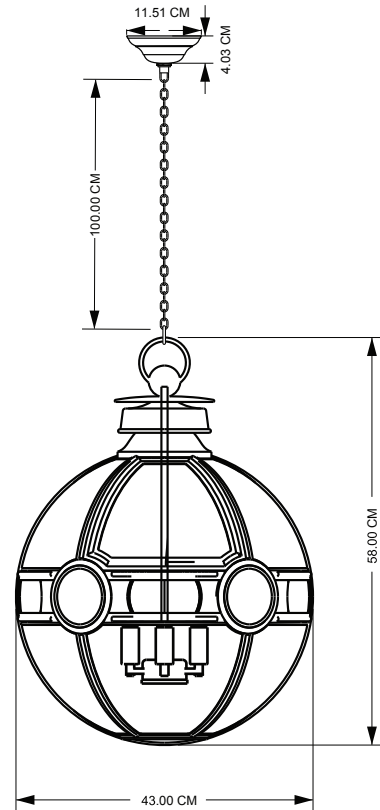

PURE WHITE LINES

EST. 2012

Pimlico Globe Lantern Burnished Silver - Small

Technical Specification Sheet

Dimensions excluding canopy & chain (cm)	W 31	D 31	H 47
Minimum drop (excluding glass & frame)	13 cm		
Maximum drop (excluding glass & frame)	113 cm		
Weight	7.24 kg		
Product code	PWL17982		
Materials	Brass, Glass		
Glass Colour	 Clear		
Metal Finish	Burnished Silver		
IP Rating			
Suitable for dimming	No		
Max wattage	25W		

 Bulb requirements	3 bulbs, E14 (not included)
 Chain length	100 cm
Chain colour	Burnished Silver
Cable length	150 cm
Cable colour	Black
Inline switch	n/a
 Ceiling rose Ø	11.51 cm
Ceiling rose height	4.03 cm
Ceiling rose colour	Burnished Silver
Ceiling bracket Ø	10.5 cm
Packaging Weight	14.76 kg
Packaging Dims	W50 x 49 x H60 cm
Assembly required	Partial
Care advice	Dust with lint free cloth

PURE WHITE LINES

EST. 2012

Pimlico Globe Lantern Burnished Silver - Medium

Technical Specification Sheet

Dimensions excluding canopy & chain (cm)	W 43	D 43	H 58
Minimum drop (excluding glass & frame)			13 cm
Maximum drop (excluding glass & frame)			113 cm
Weight			11.45 kg
Product code			PWL17982
Materials			Brass, Glass
Glass Colour			Clear
Metal Finish			Burnished Silver
IP Rating			
Suitable for dimming			No
Max wattage			25W

Technical Specification Sheet

Dimensions excluding canopy & chain (cm)	W 61	D 61	H 81
Minimum drop (excluding glass & frame)			13 cm
Maximum drop (excluding glass & frame)			113 cm
Weight			20 kg
Product code		PWL17982	
Materials		Brass, Glass	
Glass Colour		 Clear	
Metal Finish		Burnished Silver	
IP Rating			
Suitable for dimming		No	
Max wattage		25W	