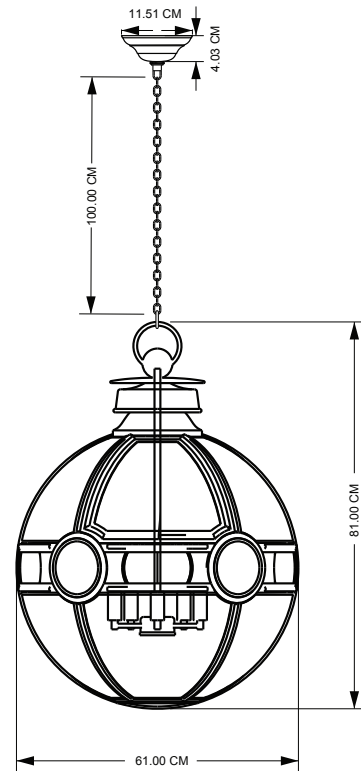

PURE WHITE LINES

EST. 2012

Pimlico Globe Lantern Aged Brass - Medium

Technical Specification Sheet

Dimensions excluding canopy & chain (cm)	W 43	D 43	H 58
Minimum drop (excluding glass & frame)	13 cm		
Maximum drop (excluding glass & frame)	113 cm		
Weight	11.45 kg		
Product code	PWL17982		
Materials	Brass, Glass		
Glass Colour	 Clear		
Metal Finish	Aged Brass		
IP Rating			
Suitable for dimming	No		
Max wattage	25W		

 Bulb requirements	3 bulbs, E14 (not included)
 Chain length	100 cm
Chain colour	Aged Brass
Cable length	150 cm
Cable colour	Black
Inline switch	n/a
 Ceiling rose Ø	11.51 cm
Ceiling rose height	4.03 cm
Ceiling rose colour	Aged Brass
Ceiling bracket Ø	10.5 cm
Packaging Weight	20 kg
Packaging Dims	W70 x D70 x H84 cm
Assembly required	Partial
Care advice	Dust with lint free cloth

PURE WHITE LINES

EST. 2012

Pimlico Globe Lantern Aged Brass - Large

Technical Specification Sheet

Dimensions excluding canopy & chain (cm)	W 61	D 61	H 81		
Minimum drop (excluding glass & frame)			13 cm		
Maximum drop (excluding glass & frame)			113 cm		
Weight			20 kg		
Product code			PWL17982		
Materials			Brass, Glass		
Glass Colour			 Clear		
Metal Finish			Aged Brass		
IP Rating					
Suitable for dimming			No		
Max wattage			25W		
				 Bulb requirements	6 bulbs, E14 (not included)
				 Chain length	100 cm
				Chain colour	Aged Brass
				Cable length	150 cm
				Cable colour	Black
				Inline switch	n/a
				 Ceiling rose Ø	11.51 cm
				Ceiling rose height	4.03 cm
				Ceiling rose colour	Aged Brass
				Ceiling bracket Ø	10.5 cm
				Packaging Weight	34 kg
				Packaging Dims	W83 x D83 x H104 cm
				Assembly required	Partial
				Care advice	Dust with lint free cloth