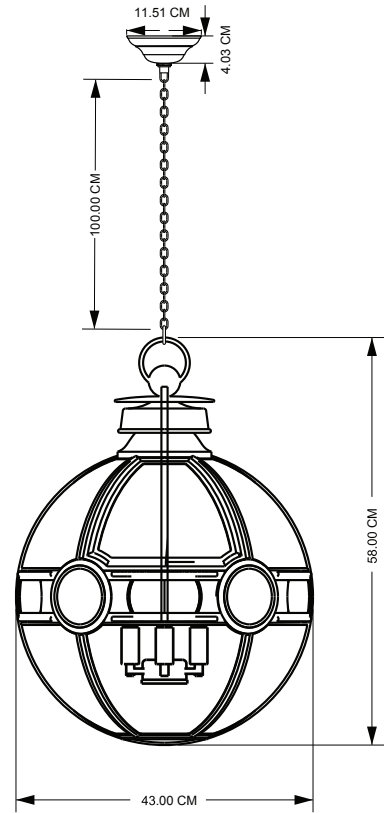

PURE WHITE LINES

EST. 2012

Pimlico Globe Lantern Aged Brass - Small

Technical Specification Sheet

Dimensions excluding canopy & chain (cm)	W 31	D 31	H 47
Minimum drop (excluding glass & frame)			13 cm
Maximum drop (excluding glass & frame)			113 cm
Weight			7.24 kg
Product code			PWL17982
Materials			Brass, Glass
Glass Colour			Clear
Metal Finish			Aged Brass
IP Rating			
Suitable for dimming			No
Max wattage			25W

 Bulb requirements	3 bulbs, E14 (not included)
 Chain length	100 cm
Chain colour	Aged Brass
Cable length	150 cm
Cable colour	Black
Inline switch	n/a
 Ceiling rose Ø	11.51 cm
Ceiling rose height	4.03 cm
Ceiling rose colour	Aged Brass
Ceiling bracket Ø	10.5 cm
Packaging Weight	14.76 kg
Packaging Dims	W50 x 49 x H60 cm
Assembly required	Partial
Care advice	Dust with lint free cloth

PURE WHITE LINES

EST. 2012

Pimlico Globe Lantern Aged Brass - Medium

Technical Specification Sheet

Dimensions excluding canopy & chain (cm)	W 43	D 43	H 58
Minimum drop (excluding glass & frame)	13 cm		
Maximum drop (excluding glass & frame)	113 cm		
Weight	11.45 kg		
Product code	PWL17982		
Materials	Brass, Glass		
Glass Colour	 Clear		
Metal Finish	Aged Brass		
IP Rating			
Suitable for dimming	No		
Max wattage	25W		

 Bulb requirements	3 bulbs, E14 (not included)
 Chain length	100 cm
Chain colour	Aged Brass
Cable length	150 cm
Cable colour	Black
Inline switch	n/a
 Ceiling rose Ø	11.51 cm
Ceiling rose height	4.03 cm
Ceiling rose colour	Aged Brass
Ceiling bracket Ø	10.5 cm
Packaging Weight	20 kg
Packaging Dims	W70 x D70 x H84 cm
Assembly required	Partial
Care advice	Dust with lint free cloth