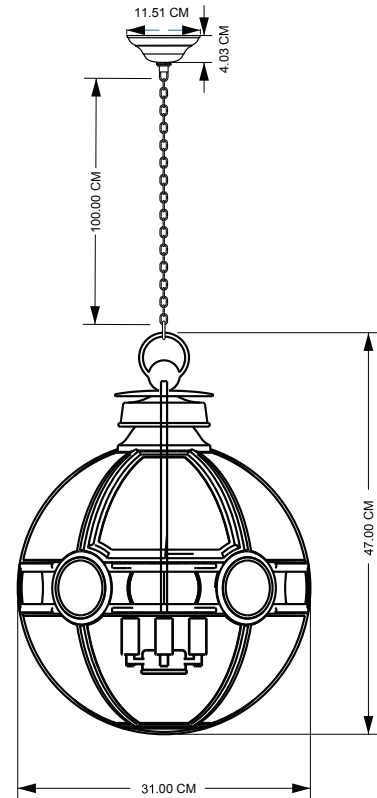

PURE WHITE LINES

EST. 2012

Pimlico Globe Lantern Aged Brass - Small

Technical Specification Sheet

Dimensions excluding canopy & chain (cm)	W 31	D 31	H 47
Minimum drop (excluding glass & frame)			13 cm
Maximum drop (excluding glass & frame)			113 cm
Weight			7.24 kg
Product code			PWL17982
Materials			Brass, Glass
Glass Colour			Clear
Metal Finish			Aged Brass
IP Rating			
Suitable for dimming			No
Max wattage			25W

 Bulb requirements	3 bulbs, E14 (not included)
 Chain length	100 cm
Chain colour	Aged Brass
Cable length	150 cm
Cable colour	Black
Inline switch	n/a
 Ceiling rose Ø	11.51 cm
Ceiling rose height	4.03 cm
Ceiling rose colour	Aged Brass
Ceiling bracket Ø	10.5 cm
Packaging Weight	14.76 kg
Packaging Dims	W50 x 49 x H60 cm
Assembly required	Partial
Care advice	Dust with lint free cloth

PURE WHITE LINES

EST. 2012

Pimlico Globe Lantern Aged Brass - Medium

Technical Specification Sheet

Dimensions excluding canopy & chain (cm)	W 43	D 43	H 58
Minimum drop (excluding glass & frame)	13 cm		
Maximum drop (excluding glass & frame)	113 cm		
Weight	11.45 kg		
Product code	PWL17982		
Materials	Brass, Glass		
Glass Colour	 Clear		
Metal Finish	Aged Brass		
IP Rating			
Suitable for dimming	No		
Max wattage	25W		

 Bulb requirements	3 bulbs, E14 (not included)
 Chain length	100 cm
Chain colour	Aged Brass
Cable length	150 cm
Cable colour	Black
Inline switch	n/a
 Ceiling rose Ø	11.51 cm
Ceiling rose height	4.03 cm
Ceiling rose colour	Aged Brass
Ceiling bracket Ø	10.5 cm
Packaging Weight	20 kg
Packaging Dims	W70 x D70 x H84 cm
Assembly required	Partial
Care advice	Dust with lint free cloth