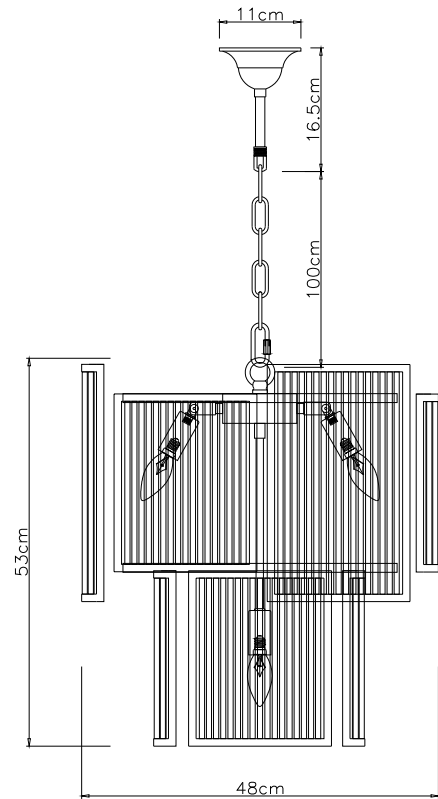

PURE WHITE LINES

EST. 2012

Piccolo Monte Carlo Chandelier

Technical Specification Sheet

Dimensions

excluding rose & chain (cm)

W	D	H
48	48	61

Minimum drop

(excluding glass & frame)

16.5cm

Maximum drop

(excluding glass & frame)

116.5cm

Weight

10kg (Brass), 13.6kg (Bronze)

Product code

PWL59751 (Bronze)
PWL64626 (Brass)

Materials

Plated iron / glass

Metal Finish

Bronze, Brass

Glass colour

Bronze

Brass

IP Rating

IP20

Suitable for dimming

Yes - dimmable bulb is required

Max wattage

40W (equivalent to 5W LED)

Bulb requirements

5 bulbs, E14
(not included)

Chain length

100cm

Chain colour

Satin Brass

Cable length

120cm

Cable colour

Gold

Inline switch

n/a

Ceiling rose Ø

11cm

Ceiling rose height

16.5cm

Ceiling rose colour

Satin Brass

Ceiling bracket

3.5cm x 10cm

Packaging dims

L 56cm D 56cm H 80cm

Packaging weight

13.6kg

Assembly required

Partial

Care advice

Dust with lint free cloth

UK: purewhitelines.com | sales@purewhitelines.com | +44 (0) 20 3376 0273

EU: purewhitelineseurope.com | sales@purewhitelineseurope.com | +32 3808 0298