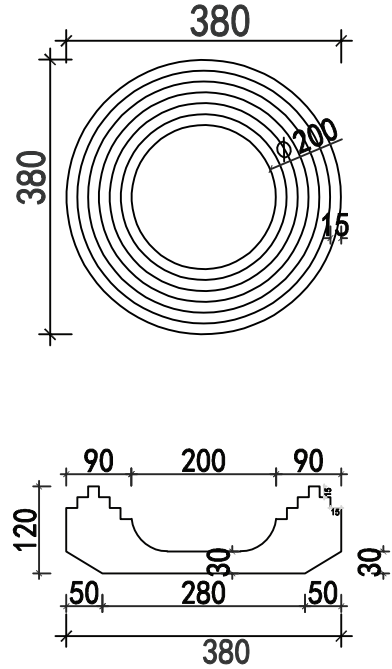

PURE WHITE LINES

EST. 2012

Pfeiffer Marble Bowl

Technical Specification Sheet

Dimensions

excluding rose & chain (cm)

W	D	H
38	38	12

Weight

35 kg

Product code

PWL33535

Materials

Marble

Available Colours

Packaging dims

L45 x W45 x H19 cm

Packaging weight

35 kg

Assembly required

Partial

Care advice

Dust with lint free cloth