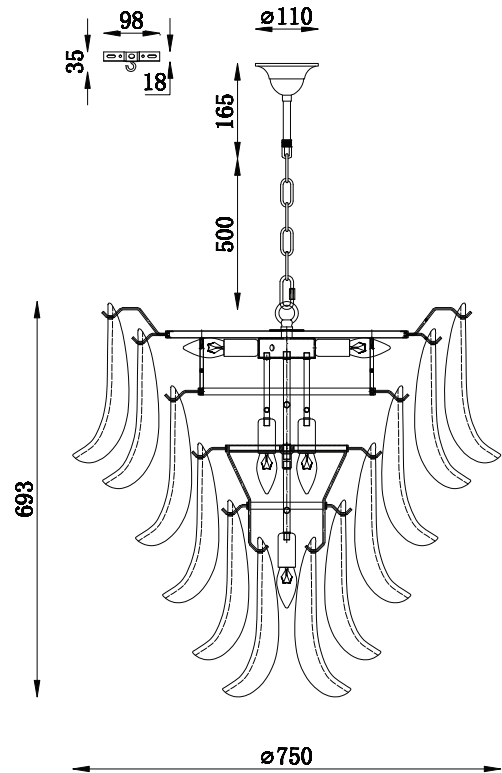

PURE WHITE LINES

EST. 2012

Small Petalo Chandelier

Technical Specification Sheet

Dimensions

excluding rose & chain (cm)

W	D	H
75	75	69.3

Minimum drop

(excluding glass & frame)

16.5cm

Maximum drop

(excluding glass & frame)

66.5cm

Weight

13.7kg

Product code

Inline switch

n/a

Ceiling rose Ø

11cm

Ceiling rose height

16.5cm

Ceiling rose colour

Satin Brass

W	D	H
90	90	128

Minimum drop

(excluding glass & frame)

22cm

Maximum drop

(excluding glass & frame)

72cm

Weight