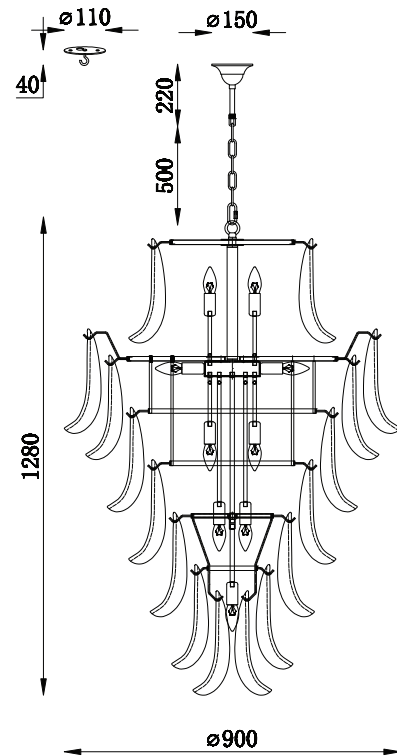

PURE WHITE LINES

EST. 2012

Large Petalo Chandelier

Technical Specification Sheet

Dimensions

excluding rose & chain (cm)

W	D	H
90	90	128

Minimum drop

(excluding glass & frame)

22cm

Maximum drop

(excluding glass & frame)

72cm

Weight

53kg

Product code

PWL78565/LG (Green)
PWL78572/LG (Amber)

Materials

Coloured glass, Iron

Metal Finish

Satin Brass

Glass colour

Green

Amber

IP Rating

IP20

Suitable for dimming

Yes - dimmable bulb is required

Max wattage

40W (equivalent to 5W LED)

Bulb requirements

16 bulbs, E14
(not included)

Chain length

50cm

Chain colour

Satin Brass

Cable length

120cm

Cable colour

Gold

Inline switch

n/a

Ceiling rose Ø

11cm

Ceiling rose height

16.5cm

Ceiling rose colour

Satin Brass

Ceiling bracket

3.5cm x 10cm

Packaging dims

Box 1: 85 x 85 x 111cm
Box 2: 85 x 85 x 111cm

Packaging weight

62.6kg

Assembly required

Partial

Care advice

Dust with lint free cloth