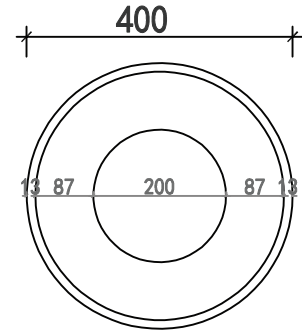

PURE WHITE LINES

EST. 2012

Paris Marble Bowl

Technical Specification Sheet

Dimensions

excluding rose & chain (cm)

W	D	H
40	40	18

Weight

75 kg

Product code

PWL94752

Materials

Marble

Available Colours

Packaging dims

L47 x W47 x H25 cm

Packaging weight

75 kg

Assembly required

Partial

Care advice

Dust with lint free cloth