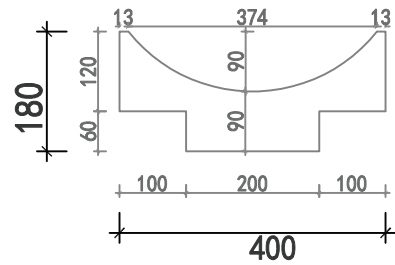

PURE WHITE LINES

EST. 2012

Paris Marble Bowl

Technical Specification Sheet

Dimensions

excluding rose & chain (cm)

W	D	H
40	40	18

Weight

75 kg

Product code

PWL94752

Materials

Marble

Available Colours

Packaging dims

L47 x W47 x H25 cm

Packaging weight

75 kg

Assembly required

Partial

Care advice

Dust with lint free cloth