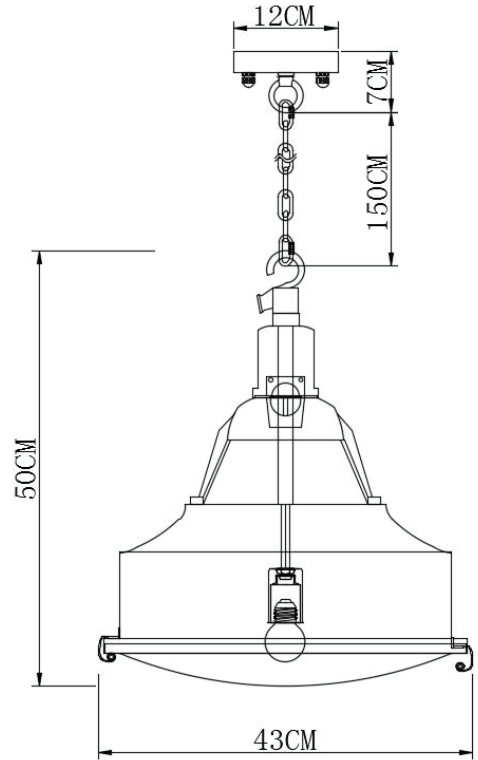

PURE WHITE LINES

EST. 2012

Orlando Industrial Pendant - White Ivory

Technical Specification Sheet

Dimensions

excluding rose & chain (cm)

W	D	H
43	43	50

Weight

7.76 kg

Product code

PWL56984

Materials

Copper/Iron/Glass

Metal Finish

White Ivory

Colour

White Ivory

IP Rating

IP20

Suitable for dimming

Yes - dimmable bulb required

Max wattage

40W (equivalent to 5W LED)

Bulb requirements

1 bulb, E27
(not included)

Chain length

150 cm

Chain colour

White Ivory

Cable length

170 cm

Cable colour

Black

Inline switch

n/a

Ceiling rose Ø

12cm

Ceiling rose height

7cm

Ceiling rose colour

White Ivory

Ceiling bracket

20-60cm

Packaging dims

59 x 59 x 51.5 cm

Packaging weight

10.54 kg

Assembly required

Partial

Care advice

Dust with lint free cloth