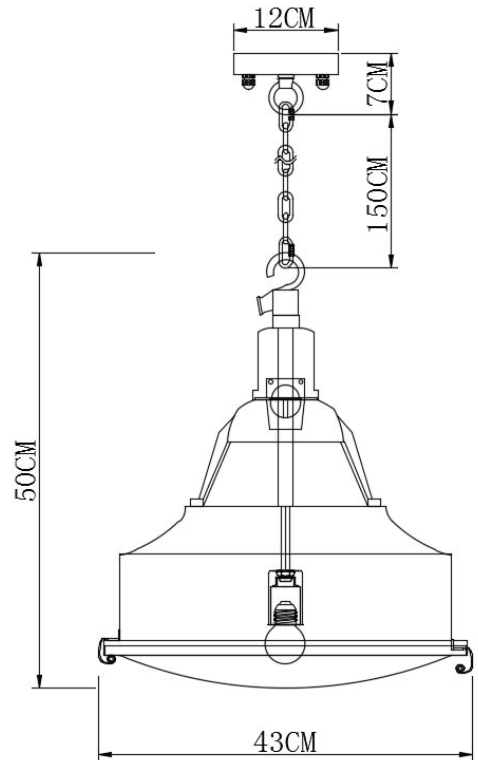

PURE WHITE LINES

EST. 2012

Orlando Industrial Pendant - Amazon Green

Technical Specification Sheet

Dimensions excluding rose & chain (cm)	W 43	D 43	H 50
Weight	7.76 kg		
Product code	PWL56984		
Materials	Copper/Iron/Glass		
Metal Finish	Amazon Green		
Colour	 Amazon Green		
IP Rating	IP20		
Suitable for dimming	Yes - dimmable bulb required		
Max wattage	40W (equivalent to 5W LED)		
 Bulb requirements	1 bulb, E27 (not included)		
 Chain length	150 cm		
Chain colour	Amazon Green		
Cable length	170 cm		
Cable colour	Black		
Inline switch	n/a		
 Ceiling rose Ø	12cm		
Ceiling rose height	7cm		
Ceiling rose colour	Amazon Green		
Ceiling bracket	20-60cm		
Packaging dims	59 x 59 x 51.5 cm		
Packaging weight	10.54 kg		
Assembly required	Partial		
Care advice	Dust with lint free cloth		

PURE WHITE LINES

EST. 2012

Orlando Industrial Pendant - Pitch Black

Technical Specification Sheet

Dimensions

excluding rose & chain (cm)

W	D	H
43	43	50

Weight

7.76 kg

Product code

PWL56984

Materials

Copper/Iron/Glass

Metal Finish

Pitch Black

Colour

excluding rose & chain (cm)

W	D	H
43	43	50

Weight

7.76 kg

Product code

PWL56984

Materials

Copper/Iron/Glass