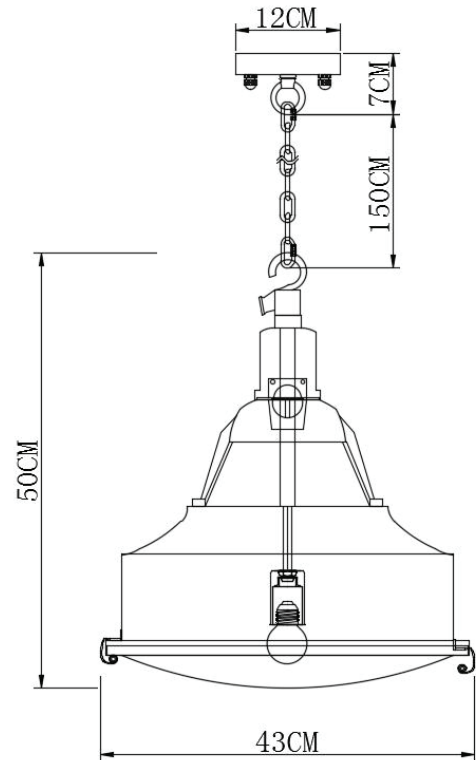

PURE WHITE LINES

EST. 2012

Orlando Industrial Pendant - Amazon Green

Technical Specification Sheet

Dimensions excluding rose & chain (cm)	W 43	D 43	H 50
Weight	7.76 kg		
Product code	PWL56984		
Materials	Copper/Iron/Glass		
Metal Finish	Amazon Green		
Colour	 Amazon Green		
IP Rating	IP20		
Suitable for dimming	Yes - dimmable bulb required		
Max wattage	40W (equivalent to 5W LED)		
 Bulb requirements	1 bulb, E27 (not included)		
 Chain length	150 cm		
Chain colour	Amazon Green		
Cable length	170 cm		
Cable colour	Black		
Inline switch	n/a		
 Ceiling rose Ø	12cm		
Ceiling rose height	7cm		
Ceiling rose colour	Amazon Green		
Ceiling bracket	20-60cm		
Packaging dims	59 x 59 x 51.5 cm		
Packaging weight	10.54 kg		
Assembly required	Partial		
Care advice	Dust with lint free cloth		

PURE WHITE LINES

EST. 2012

Orlando Industrial Pendant - Pitch Black

Technical Specification Sheet

Dimensions

excluding rose & chain (cm)

W	D	H
43	43	50

Weight

Black

Inline switch

n/a

Ceiling rose Ø

12cm

Ceiling rose height

7cm

Ceiling rose colour

excluding rose & chain (cm)

W	D	H
43	43	50

Weight

7.76 kg

Product code

PWL56984

Materials

Copper/Iron/Glass