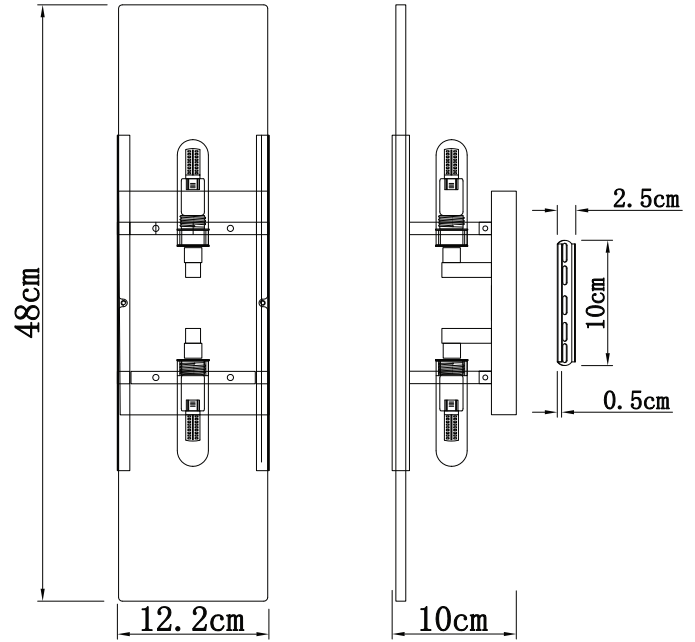

PURE WHITE LINES

EST. 2012

Mosman Bronze Linear Wall Sconce

Technical Specification Sheet

Dimensions excluding rose & chain (cm)	W 12	D 10	H 48
Weight	2.3 kg		
Product code	PWL88728		
Materials	Alabaster, Bronze Plated Iron		
Metal Finish	Bronze		
Colour	 White		
IP Rating	IP44		
Suitable for dimming	Yes – dimmable bulb is required		
Max wattage	60W (equivalent to 7.5W LED)		

Bulb requirements

2 bulbs, G9
(not included)

Packaging dims

W55 x D21 x H20CM

Packaging weight

2.3 kg

Assembly required

Partial