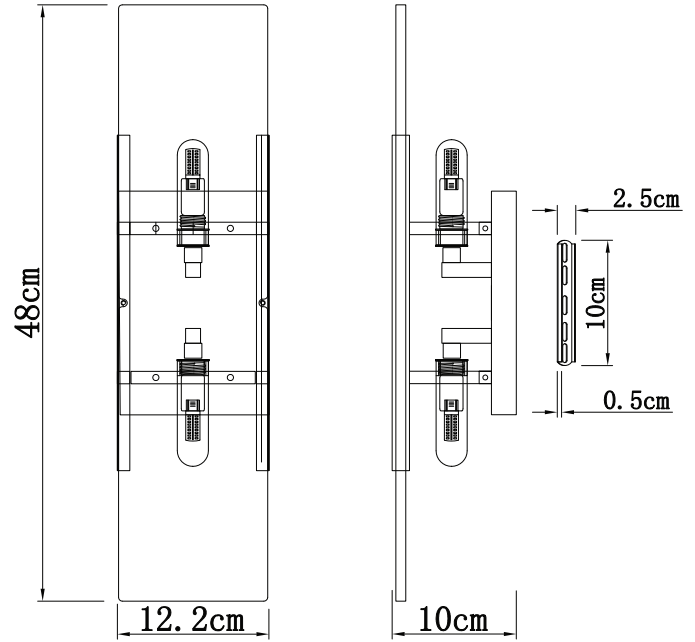

PURE WHITE LINES

EST. 2012

Mosman Brass Linear Wall Sconce

Technical Specification Sheet

Dimensions excluding rose & chain (cm)	W	D	H
	12	10	48
Weight	2.3 kg		
Product code	PWL76687		
Materials	Alabaster, Brass Plated Iron		
Metal Finish	Brass		
Colour	 White		
IP Rating	IP44		
Suitable for dimming	Yes – dimmable bulb is required		
Max wattage	60W (equivalent to 7.5W LED)		

Bulb requirements

2 bulbs, G9
(not included)

Packaging dims

W55 x D21 x H20CM

Packaging weight

2.3 kg

Assembly required

Partial