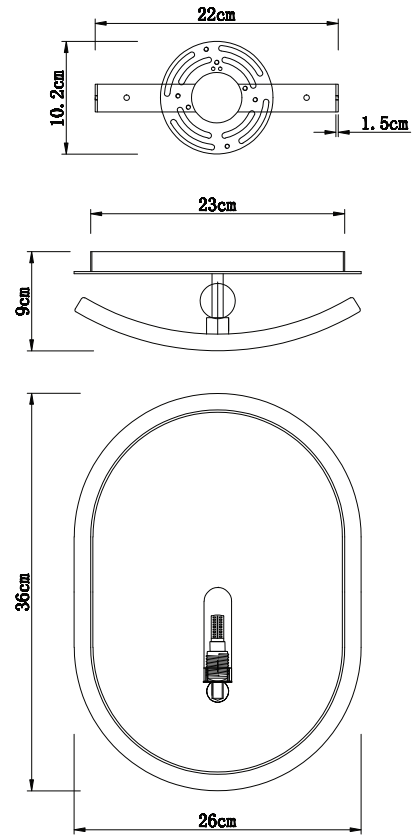

PURE WHITE LINES

EST. 2012

Mosman Brass Curve Wall Sconce

Technical Specification Sheet

Dimensions

excluding rose & chain (cm)

W	D	H
25	9	36

Weight

4.8 kg

Product code

PWL11142

Materials

Alabaster, Brass Plated Iron

Finish

Brass Plated Iron

Available Colours

White

IP Rating

IP44

Suitable for dimming

Yes - dimmable bulb is required

Max wattage

60W

Bulb requirements

1 bulb, G9
(not included)

Packaging dims

L:46CM D:31CM H:36CM

Packaging weight

4.8 kg

Assembly required

Partial

Care advice

Dust with lint free cloth