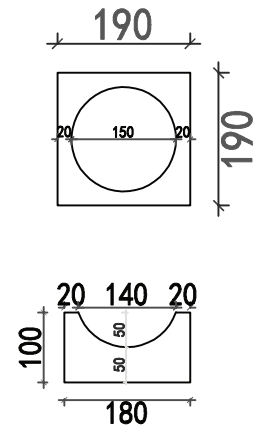

PURE WHITE LINES

EST. 2012

Mojave Marble Bowl

Technical Specification Sheet

Dimensions - Small

excluding rose & chain (cm)

W	D	H
19	19	10

Weight - Small

13 kg

Dimensions - Large

excluding rose & chain (cm)

W	D	H
28	28	7.62

Weight - Large

13 kg

Product code

PWL39277

Materials

Arabescato Marble

Available Colours

Arabescato

Packaging dims

Small: L26 x W26 x H17 cm

Large: L35 x W25 x H15

Packaging weight