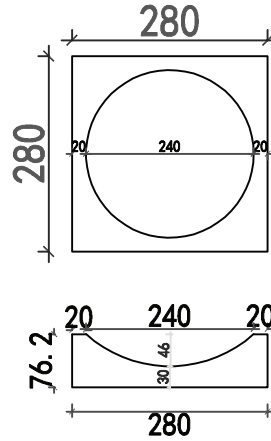

PURE WHITE LINES

EST. 2012

Mojave Marble Bowl

Technical Specification Sheet

Dimensions - Small

excluding rose & chain (cm)

W	D	H
19	19	10

Weight - Small

13 kg

Dimensions - Large

excluding rose & chain (cm)

W	D	H
28	28	7.62

Weight - Large

13 kg

Product code

PWL39277

Materials

Arabescato Marble

Available Colours

Arabescato

Packaging dims

Small: L26 x W26 x H17 cm

Large: L35 x W25 x H15

Packaging weight