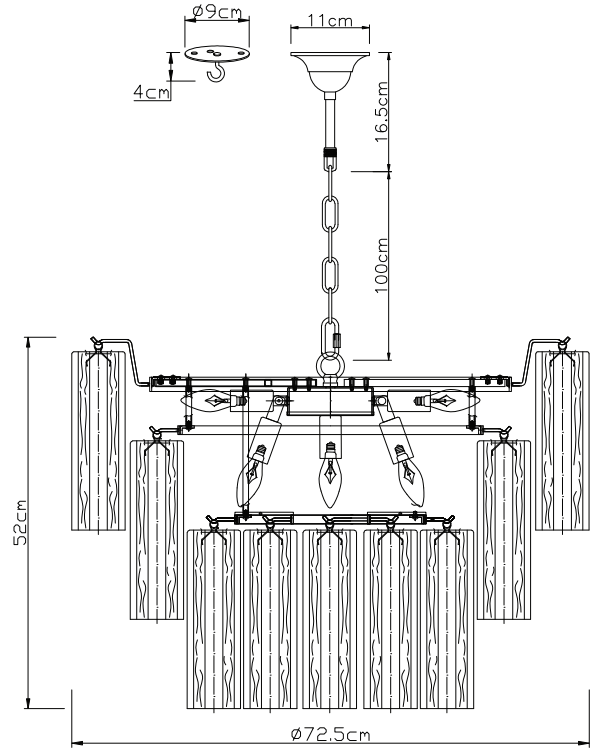

PURE WHITE LINES

EST. 2012

Medium Treviso Chandelier

Technical Specification Sheet

Dimensions

excluding rose & chain (cm)

W	D	H
72	72.5	52

Minimum drop

(excluding glass & frame)

16.5cm

Maximum drop

(excluding glass & frame)

116.5cm

Weight

49.9kg

Product code

Bulb requirements

10 bulbs, E14
(not included)

Chain length

100cm

Chain colour

Satin Brass

Cable length

120cm

Cable colour

Gold

Inline switch

n/a

Ceiling rose Ø

11cm

Ceiling rose height

5 - 10cm