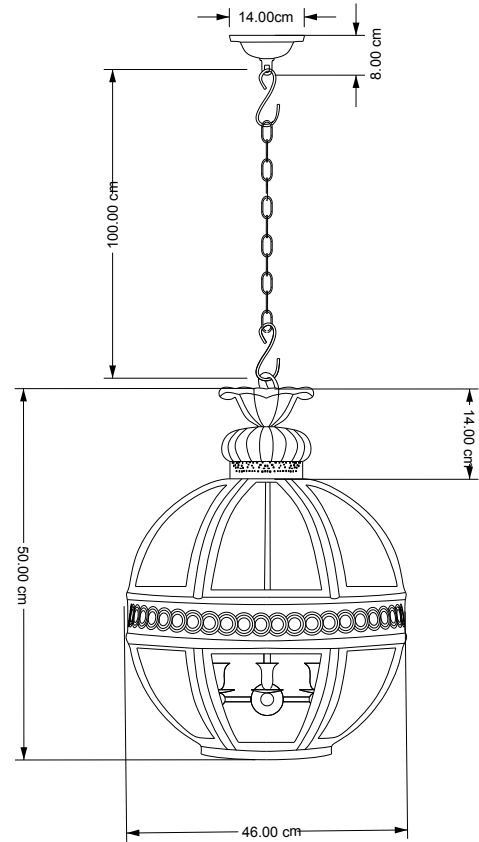

PURE WHITE LINES

EST. 2012

Medium Dante Lantern

Technical Specification Sheet

Dimensions excluding canopy & chain (cm)	W 46	D 46	H 50
Minimum drop (excluding glass & frame)			
Maximum drop (excluding glass & frame)			
Weight	10.72 kg		
Product code	PWL17635		
Materials	Brass, Glass		
Glass Colour	 Clear		
Metal Finish	Aged Bronze, Gilt		
IP Rating			
Suitable for dimming	No		
Max wattage	40W (equivalent to 5W LED)		

	Bulb requirements	4 bulbs, B22 (not included)
	Chain length	100cm
	Chain colour	Bronze
	Cable length	150cm
	Cable colour	Black
	Inline switch	n/a
	Ceiling rose Ø	14cm
	Ceiling rose height	8cm
	Ceiling rose colour	Bronze
	Ceiling bracket	10.5cm
	Packaging Weight	6.96kg
	Packaging Dims	L63 x W78 x H63cm
	Assembly required	Partial
	Care advice	Dust with lint free cloth