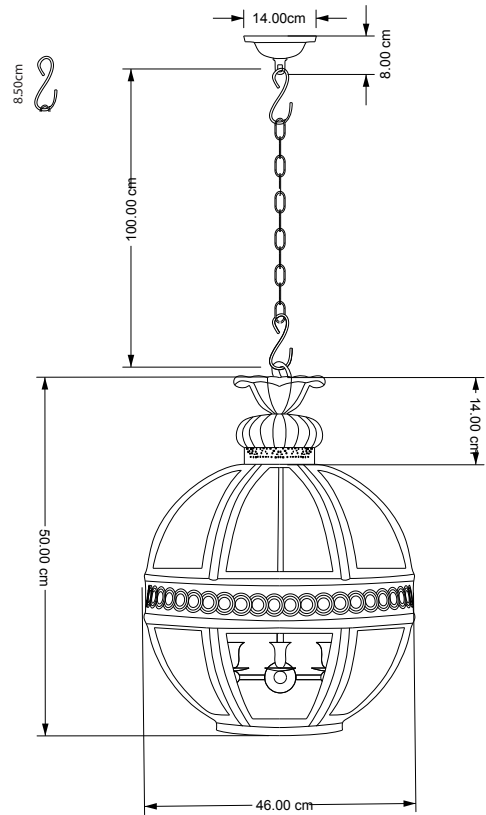

## Medium Brass Hampstead Lantern

### Technical Specification Sheet

<b>Dimensions</b> excluding canopy & chain (cm)	W 46	D 46	H 50
<b>Minimum drop</b> (excluding glass & frame)			
<b>Maximum drop</b> (excluding glass & frame)			
<b>Weight</b>	9.86 kg		
<b>Product code</b>	PWL59562		
<b>Materials</b>	Brass, Glass		
<b>Glass Colour</b>	 Clear		
<b>Metal Finish</b>	Brass		
<b>IP Rating</b>			
<b>Suitable for dimming</b>	Yes - dimmable bulb is required		
<b>Max wattage</b>	40W (equivalent to 5W LED)		

 <b>Bulb requirements</b>	4 bulbs, E14 (not included)
 <b>Chain length</b>	100cm
<b>Chain colour</b>	Brass
<b>Cable length</b>	150cm
<b>Cable colour</b>	Black
<b>Inline switch</b>	n/a
 <b>Ceiling rose Ø</b>	14cm
<b>Ceiling rose height</b>	8cm
<b>Ceiling rose colour</b>	Brass
<b>Ceiling bracket</b>	10.5cm
<b>Packaging Weight</b>	6.96kg
<b>Packaging Dims</b>	L63 x W78 x H63cm
<b>Assembly required</b>	Partial
<b>Care advice</b>	Dust with lint free cloth