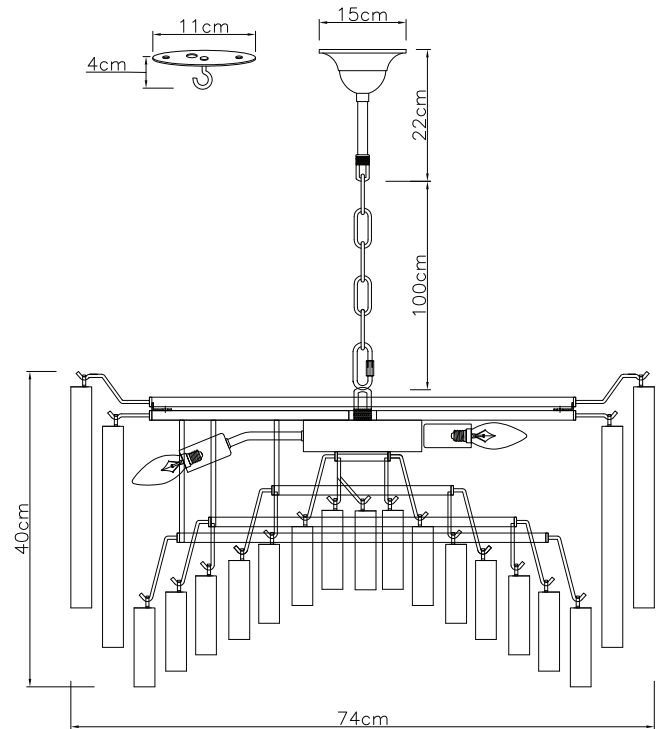

PURE WHITE LINES

EST. 2012

Medium Amaro Chandelier

Technical Specification Sheet

Dimensions

excluding rose & chain (cm)

W	D	H
74	74	40

Minimum drop

(excluding glass & frame)

22cm

Maximum drop

(excluding glass & frame)

122cm

Weight

65kg

Product code

Bulb requirements

12 bulbs, E14
(not included)

Chain length

100cm

Chain colour

Satin Brass

Cable length

120cm

Cable colour

Gold

Inline switch

n/a

Ceiling rose Ø

15cm

Ceiling rose height

5-10cm