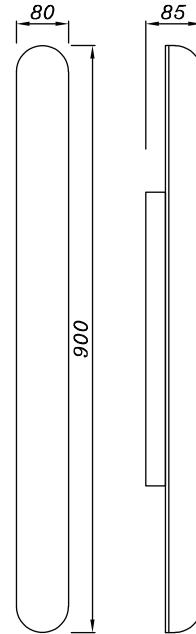

PURE WHITE LINES

EST. 2012

Lya Alabaster Wall Light - Large

Technical Specification Sheet

Dimensions

excluding rose & chain (cm)

W	D	H
8.5	8	90

Weight

9 kg

Product code

PWL63415/L

Materials

Brass Plated Iron, Spanish Alabaster

Metal Finish

Aged Brass

Colour

IP Rating

IP20

Suitable for dimming

Yes

Max wattage

9W

Bulb requirements

3000k LED Strip
(built in)

Packaging dims

97 x 13 x 15 cm

Packaging weight

Available upon request

Assembly required

Partial

Care advice

Dust with lint free cloth