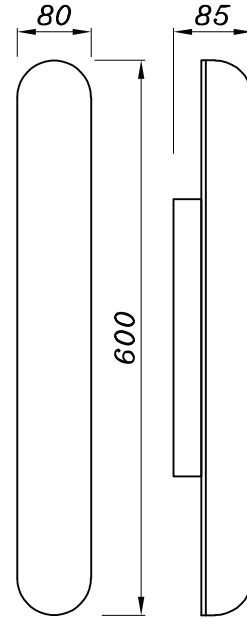

PURE WHITE LINES

EST. 2012

Lya Alabaster Wall Light - Medium

Technical Specification Sheet

Dimensions

excluding rose & chain (cm)

W	D	H
8.5	8	60

Weight

6 kg

Product code

PWL63415/M

Materials

Brass Plated Iron, Spanish Alabaster

Metal Finish

Aged Brass

Colour

IP Rating

IP20

Suitable for dimming

Yes

Max wattage

6W

Bulb requirements

3000k LED Strip
(built in)

Packaging dims

67 x 13 x 15 cm

Packaging weight

Available upon request

Assembly required

Partial

Care advice

Dust with lint free cloth