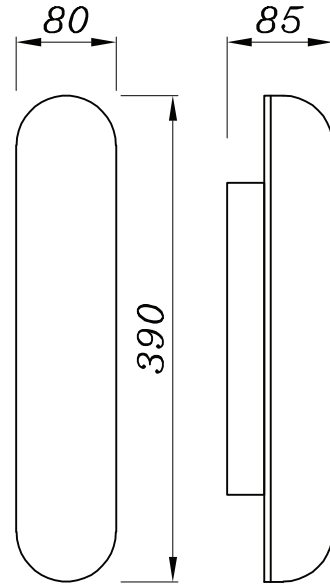

PURE WHITE LINES

EST. 2012

Lya Alabaster Wall Light - Small

Technical Specification Sheet

Dimensions excluding rose & chain (cm)	W 8.5	D 8	H 39
Weight	3.7 kg		
Product code	PWL63415/S		
Materials	Brass Plated Iron, Spanish Alabaster		
Metal Finish	Aged Brass		
Colour	 Alabaster		
IP Rating	IP20		
Suitable for dimming	Yes		
Max wattage	3W		

Bulb requirements

3000k LED Strip
(built in)

Packaging dims

46 x 13 x 15 cm

Packaging weight

Available upon request

Assembly required

Partial

Care advice

Dust with lint free cloth