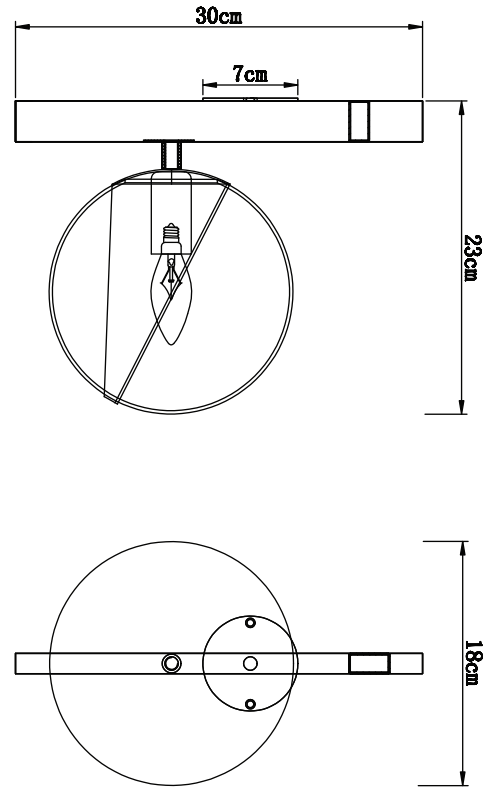

PURE WHITE LINES

EST. 2012

Lucca Wall Light

Technical Specification Sheet

Dimensions

excluding rose & chain (cm)

W	D	H
18	23	30

Weight

0.9 kg

Product code

PWL55179

Materials

Iron, Opaline Glass

Finish

Brass Plated Iron

Available Colours

1 bulb, E14
(not included)

Packaging dims

40cm x 32cm x 26cm

Packaging weight

1.5 kg

Assembly required

Partial

Care advice