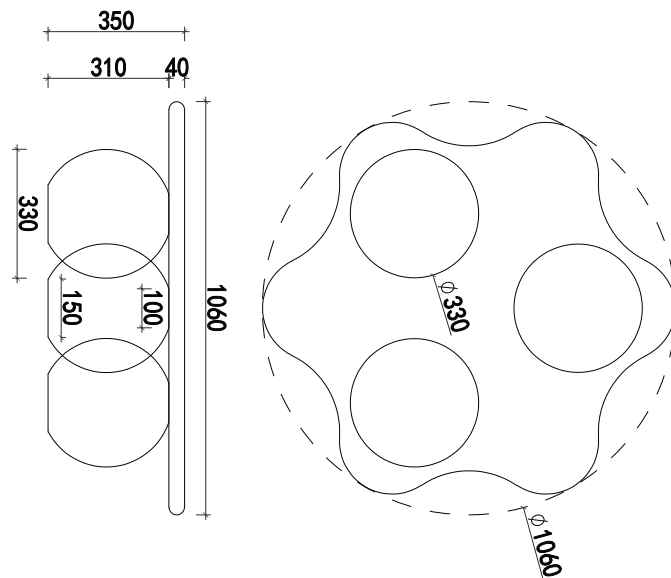

PURE WHITE LINES

EST. 2012

Lilibet Round Coffee Table

Technical Specification Sheet

Dimensions

excluding rose & chain (cm)

W	D	H
106	106	35

Weight

260 kg

Product code

PWL47813

Materials

Roman Travertine

Colour

Travertine

Packaging dims

Box 1: 156 x 7 x 46 cm
Box 2: 58 x 29 x 79 cm

Packaging weight

267 kg

Assembly required

Partial

Care advice

Dust with lint free cloth