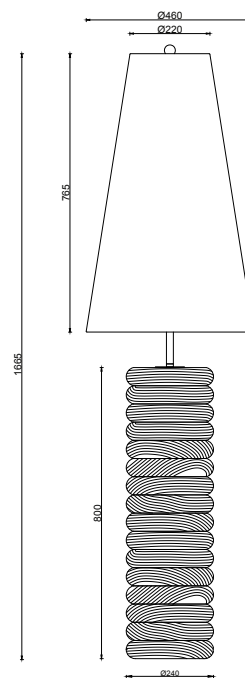

PURE WHITE LINES

EST. 2012

Leon Standing Lamp

Technical Specification Sheet

Dimensions

excluding rose & chain (cm)

W	D	H
46	46	167

Weight

17.6 kg

Product code

PWL57178

Materials

Fabric, Iron, Wood

Finish

Charred Wood Base, White Linen

IP Rating

Suitable for dimming

Yes - dimmable bulb is required

Max wattage

10W

Bulb requirements

1 bulb, E27
(not included)

Packaging dims

L83.5 x W50 x H94 cm

Packaging weight

23.6 kg

Assembly required

Partial

Care advice

Dust with lint free cloth