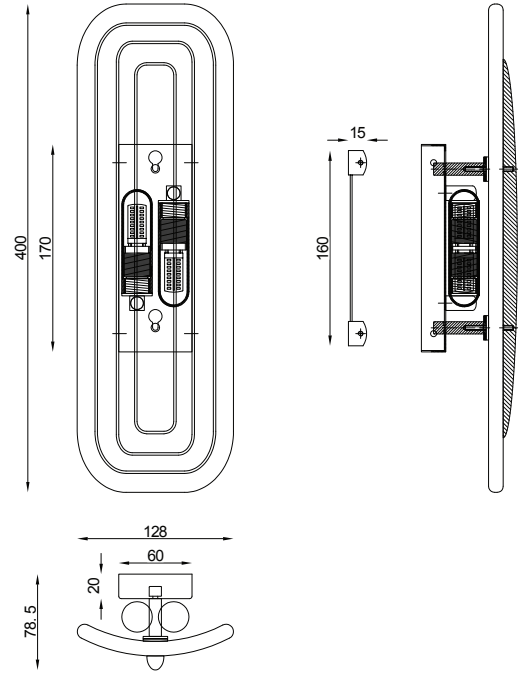

PURE WHITE LINES

EST. 2012

Lazio Wall Light

Technical Specification Sheet

Dimensions

excluding rose & chain (cm)

W	D	H
8	13	40

Weight

1.9 kg

Product code

PWL78411

Materials

Brass Plated Iron, Coloured Glass

Metal Finish

Brass

Glass Colour

2 bulbs, G9
(not included)

Packaging dims

L48 x W23 x H21 cm

Packaging weight

2.4 kg

Assembly required

Partial

Care advice