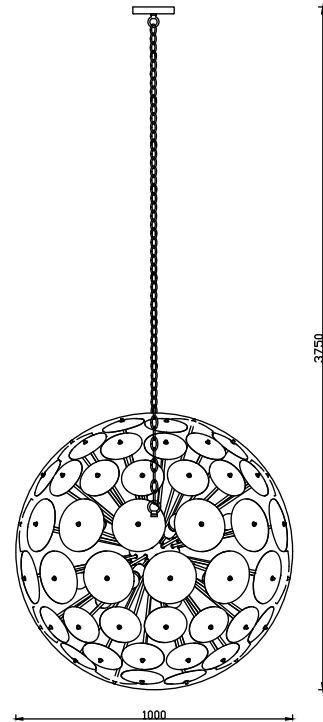

PURE WHITE LINES

EST. 2012

Large Vicenza Sputnik Light

Technical Specification Sheet

Dimensions

excluding rose & chain (cm)

W	D	H
100	100	375

Weight

42.2 kg

Product code

PWL76635

Materials

Coloured Glass, Iron

Finish

Aged Brass

Available Colours

10 bulbs, E27
(not included)

Packaging dims

L90 x W65 x H78 cm

Packaging weight

49.5 kg

Assembly required

Partial

Care advice