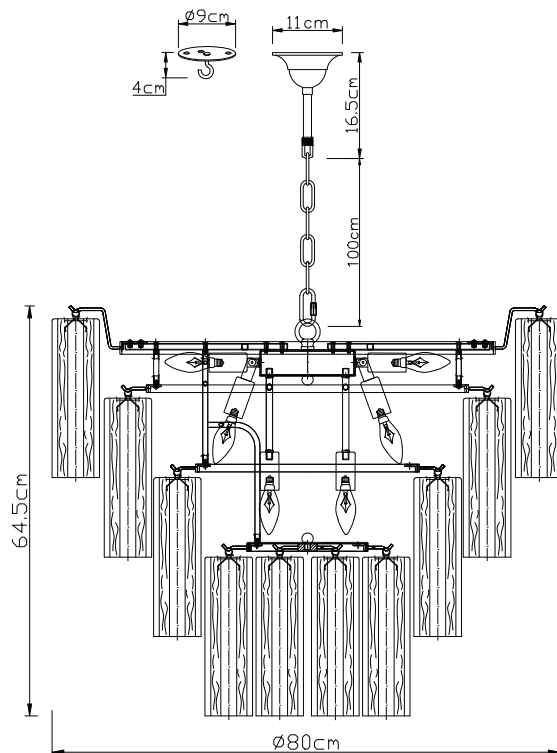

PURE WHITE LINES

EST. 2012

Large Treviso Chandelier

Technical Specification Sheet

Dimensions

excluding rose & chain (cm)

W	D	H
80	80	64.5

Minimum drop

(excluding glass & frame)

16.5cm

Maximum drop

(excluding glass & frame)

116.5cm

Weight

55.5kg

Product code

Bulb requirements

14 bulbs, E14
(not included)

Chain length

100cm

Chain colour

Satin Brass

Cable length

120cm

Cable colour

Gold

Inline switch

n/a

Ceiling rose Ø

11cm

Ceiling rose height

5 - 10cm