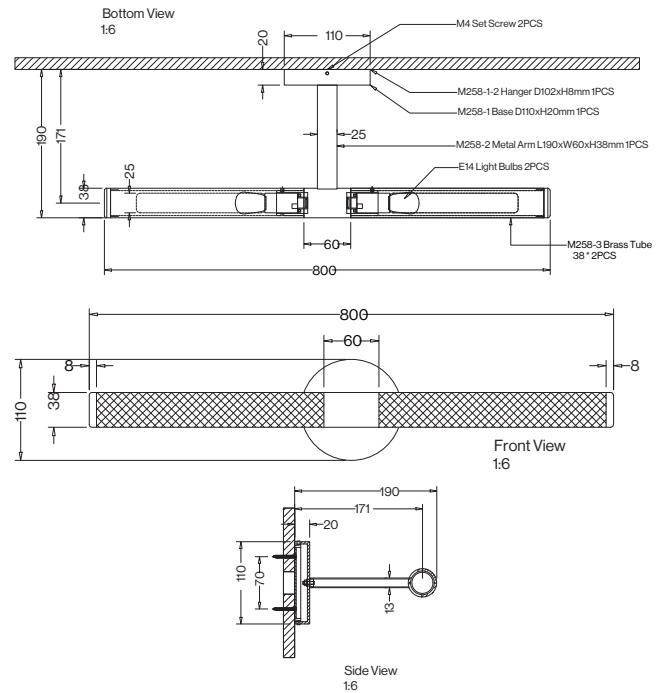

PURE WHITE LINES

EST. 2012

Large Pipe Picture Lamp – 3 Finishes

Technical Specification Sheet

Dimensions

excluding rose & chain (cm)

W	D	H
80	19	11

Weight

2.19 kg

Product code

PWL59853

Materials

Brass

Finishes

Aged Brass, Aged Bronze, Dirty Silver

Available Finishes

Packaging dims

L59 x W23 x H11 cm

Packaging weight

2.19 kg

Assembly required

Partial

Care advice

Dust with lint free cloth