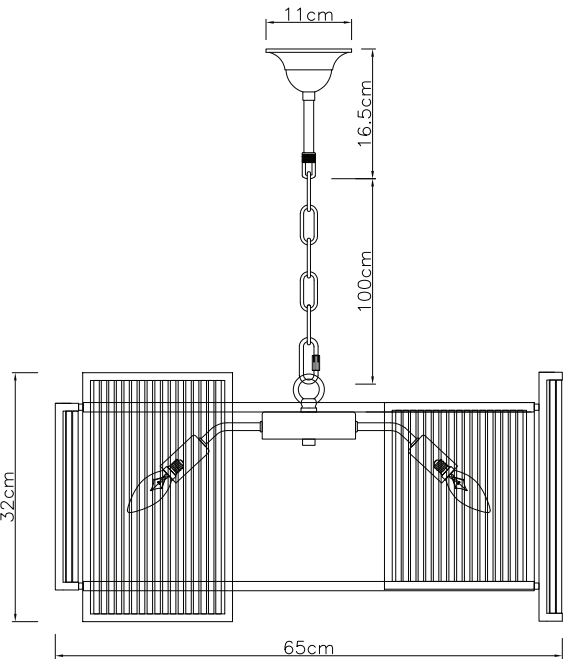

PURE WHITE LINES

EST. 2012

Large Monte Carlo Chandelier

Technical Specification Sheet

Dimensions

excluding rose & chain (cm)

W	D	H
68	68	32

Minimum drop

(excluding glass & frame)

16.5cm

Maximum drop

(excluding glass & frame)

116.5cm

Weight

14kg

Product code

Chain length

100cm

Chain colour

Satin Brass

Cable length

120cm

Cable colour

Gold

Inline switch

n/a

Ceiling rose Ø

11cm

Ceiling rose height

16.5cm

Ceiling rose colour

Satin Brass