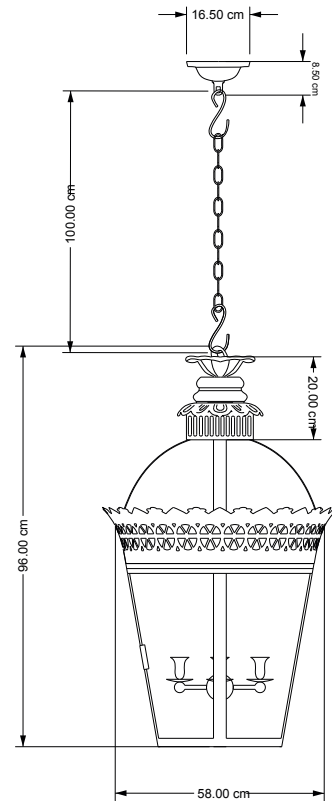

PURE WHITE LINES

EST. 2012

Large Bronze Verdigris Byron Lantern

Technical Specification Sheet

Dimensions excluding canopy & chain (cm)	W 58	D 58	H 96
Minimum drop (excluding glass & frame)			
Maximum drop (excluding glass & frame)			
Weight	15.5 kg		
Product code	PWL38168		
Materials	Brass, Glass		
Glass Colour	 Clear		
Metal Finish	Bronze Verdigris		
IP Rating			
Suitable for dimming	Yes - dimmable bulb is required		
Max wattage	40W (equivalent to 5W LED)		

 Bulb requirements	4 bulbs, E14 (not included)
 Chain length	100cm
Chain colour	Bronze Verdigris
Cable length	150cm
Cable colour	Black
Inline switch	n/a
 Ceiling rose Ø	16.5cm
Ceiling rose height	8.5cm
Ceiling rose colour	Bronze Verdigris
Ceiling bracket	10.5cm
Packaging Weight	13kg
Packaging Dims	L72 x W72 x H125cm
Assembly required	Partial
Care advice	Dust with lint free cloth