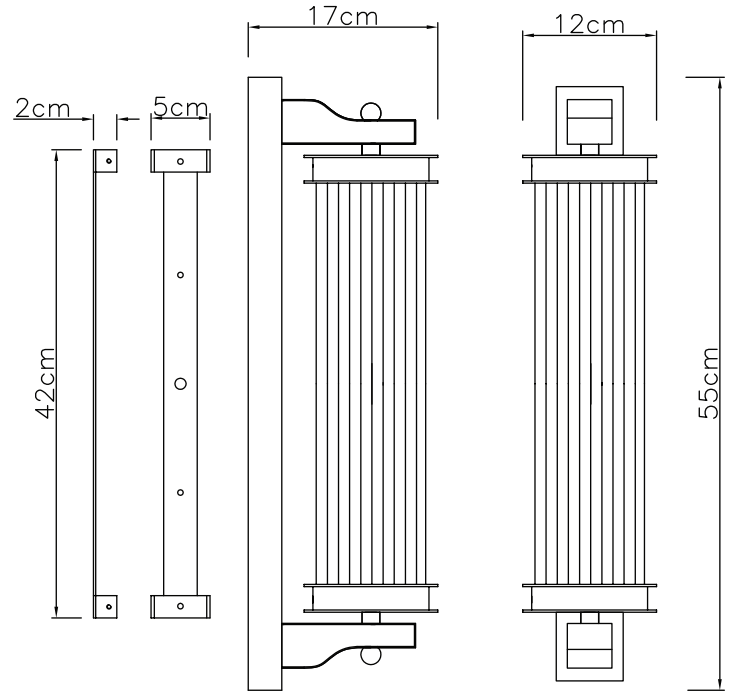

## Large Brass Elon Wall Light

#### Dimensions

excluding rose & chain (cm)

W	D	H
12	17	55

#### Weight

3.7 kg

#### Packaging dims

63cm, 32cm, 24cm