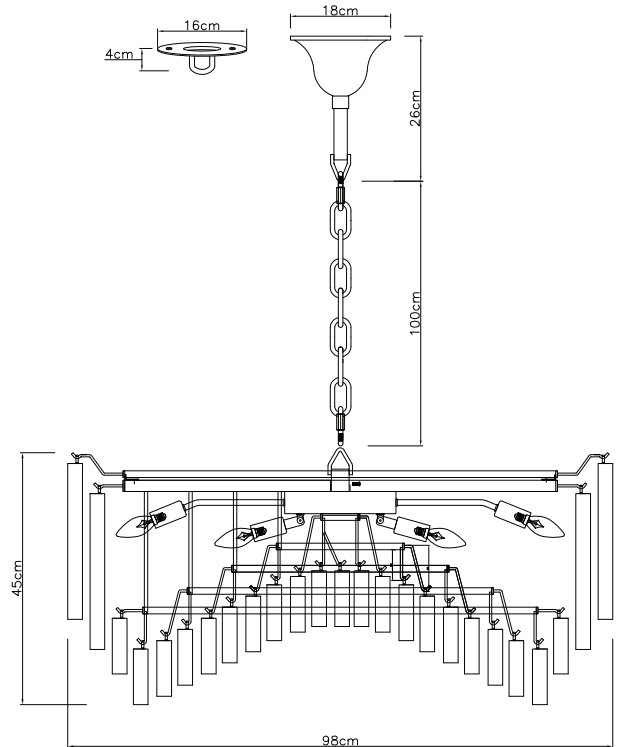

PURE WHITE LINES

EST. 2012

Large Amaro Chandelier

Technical Specification Sheet

Dimensions <small>excluding rose & chain (cm)</small>	W 98	D 98	H 45
Minimum drop <small>(excluding glass & frame)</small>	26cm		
Maximum drop <small>(excluding glass & frame)</small>	126cm		
Weight	75kg		
Product code	PWL45588		
Materials	Plated iron / glass		
Metal Finish	Satin Brass		
Glass colour	 Clear	 Smoked	 Amber
			 Pink
IP Rating	IP20		
Suitable for dimming	Yes - dimmable bulb is required		
Max wattage	40W <small>(equivalent to 5W LED)</small>		

 Bulb requirements	16 bulbs, E14 <small>(not included)</small>
 Chain length	100cm
Chain colour	Satin Brass
Cable length	120cm
Cable colour	Gold
Inline switch	n/a
 Ceiling rose Ø	18cm
Ceiling rose height	5-10cm
Ceiling rose colour	Satin Brass
Ceiling bracket	L16, W16, H4cm
Packaging dims	Box1: W110 x D110 x H60cm Box2: W110 x D110 x H22cm
Packaging weight	80kg
Assembly required	Partial
Care advice	Dust with lint free cloth