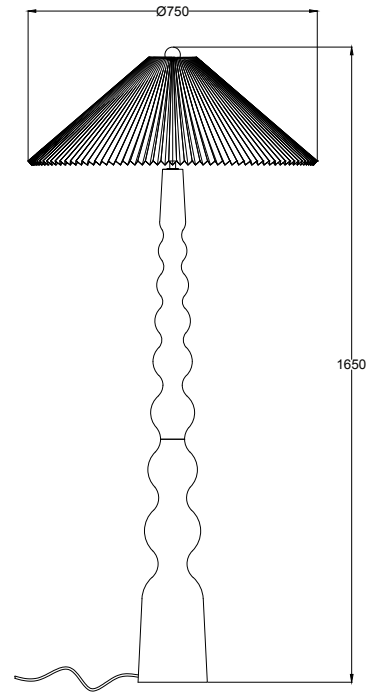

PURE WHITE LINES

EST. 2012

Kobe Floor Lamp

Technical Specification Sheet

Dimensions

excluding rose & chain (cm)

W	D	H
40	40	165

Weight

13.5 kg

Product code

PWL84599

Materials

Fabric, Iron, Wood

Finish

Aged Brass, Walnut Coloured

IP Rating