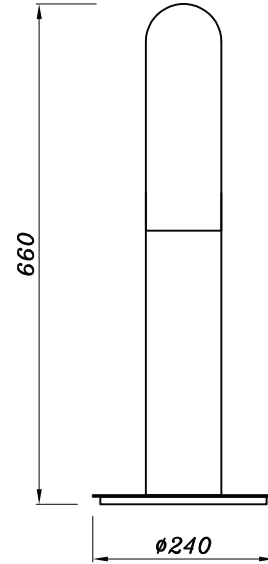

PURE WHITE LINES

EST. 2012

Jaust Table Lamp - Large

Technical Specification Sheet

Dimensions

excluding rose & chain (cm)

W	D	H
20	20	66

Weight

8.5 kg

Product code

PWL53388

Materials

Brass Plated Iron, Spanish Alabaster

Finish

Brass

Available Colours

Packaging dims

L51 x W38 x H32 cm

Packaging weight

10.1 kg

Assembly required

Partial

Care advice

Dust with lint free cloth

PURE WHITE LINES

EST. 2012

Jaust Table Lamp - Small

Technical Specification Sheet

Dimensions <small>excluding rose & chain (cm)</small>	W	D	H
	20	20	46
Weight	6.2 kg		
Product code	PWL53388		
Materials	Brass Plated Iron, Spanish Alabaster		
Finish	Brass		
Available Colours	 Standard		
IP Rating			
Suitable for dimming	Yes - dimmable bulb is required		
Max wattage	9W		