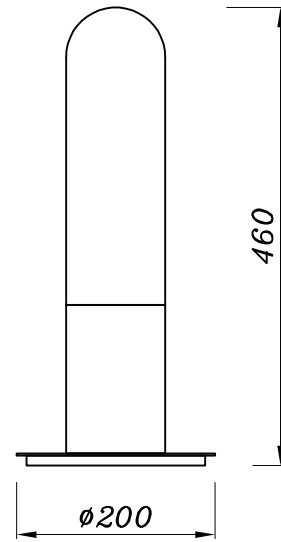

8.5 kg

Product code

PWL53388

Materials

Brass Plated Iron, Spanish Alabaster

Finish

Brass

Available Colours

Packaging dims

L51 x W38 x H32 cm

Packaging weight

10.1 kg

Assembly required

Partial

Care advice

Dust with lint free cloth

PURE WHITE LINES

EST. 2012

Jaust Table Lamp - Small

Technical Specification Sheet

Dimensions <small>excluding rose & chain (cm)</small>	W	D	H
	20	20	46
Weight	6.2 kg		
Product code	PWL53388		
Materials	Brass Plated Iron, Spanish Alabaster		
Finish	Brass		
Available Colours	 Standard		
IP Rating			
Suitable for dimming	Yes - dimmable bulb is required		
Max wattage	9W		

Bulb requirements

1 bulb, E27
(not included)

Packaging dims

L43 x W36 x H28 cm

Packaging weight

7.4 kg

Assembly required

Partial