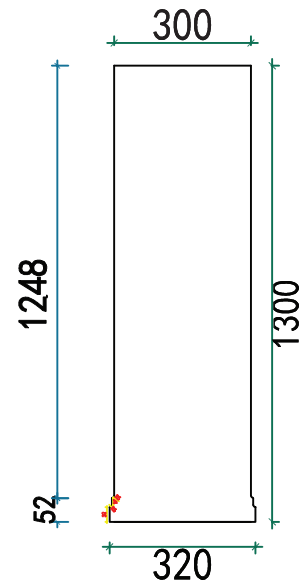

PURE WHITE LINES

EST. 2012

Small Walter Marble Column – Italian Rosa

Technical Specification Sheet

Dimensions

excluding rose & chain (cm)

W	D	H
30	10	130

Weight

260 kg

Product code

PWL88542-02

Materials

Marble

Available Colours

Packaging dims

L42 x W42 x H117 cm

Packaging weight

260 kg

Assembly required

Partial

Care advice

Dust with lint free cloth