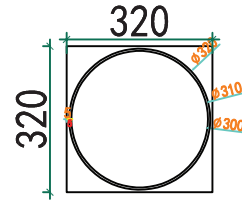

PURE WHITE LINES

EST. 2012

Large Walter Marble Column – Italian Rosa

Technical Specification Sheet

Dimensions

excluding rose & chain (cm)

W	D	H
30	10	130

Weight

295 kg

Product code

PWL88542-01

Materials

Marble

Available Colours

Packaging dims

L42 x W42 x H147 cm

Packaging weight

295 kg

Assembly required

Partial

Care advice

Dust with lint free cloth