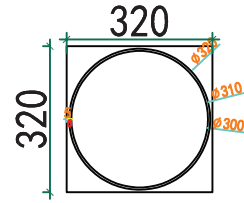

PURE WHITE LINES

EST. 2012

Small Walter Marble Column – Italian Rosa

Technical Specification Sheet

Dimensions

excluding rose & chain (cm)

W	D	H
30	10	130

Weight

260 kg

Product code

PWL88542-02

Materials

Marble

Available Colours

Packaging dims

L42 x W42 x H117 cm

Packaging weight

260 kg

Assembly required

Partial

Care advice

Dust with lint free cloth