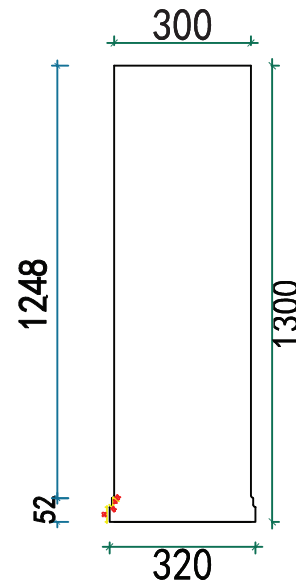

PURE WHITE LINES

EST. 2012

Large Walter Marble Column – Italian Rosa

Technical Specification Sheet

Dimensions

excluding rose & chain (cm)

W	D	H
30	10	130

Weight

295 kg

Product code

PWL88542-01

Materials

Marble

Available Colours

Packaging dims

L42 x W42 x H147 cm

Packaging weight

295 kg

Assembly required

Partial

Care advice

Dust with lint free cloth