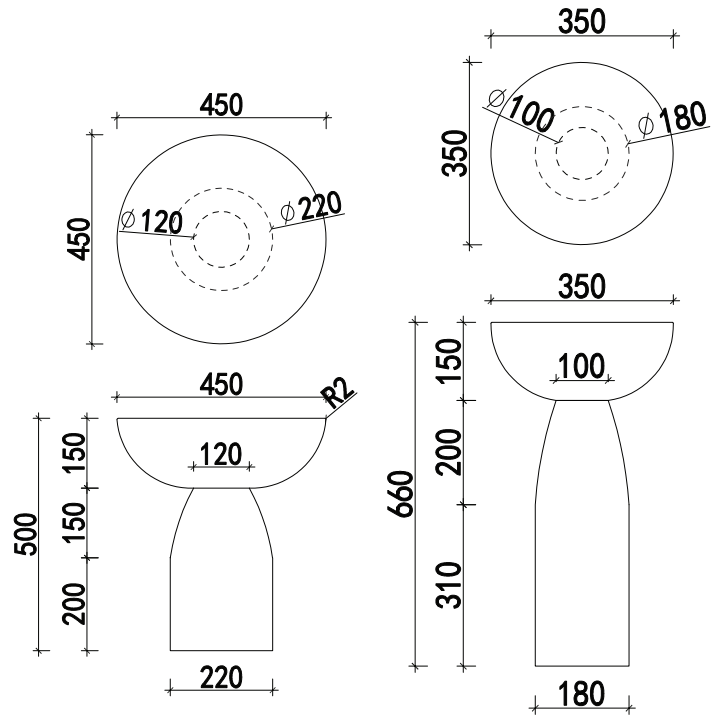

PURE WHITE LINES

EST. 2012

Inka Marble Side Tables

Technical Specification Sheet

Dimensions - Small

excluding rose & chain (cm)

W	D	H
45	45	50

Weight - Small

92 kg

Dimensions - Large

excluding rose & chain (cm)

W	D	H
35	35	66

Weight - Large

80 kg

Product code

PWL72117

Materials

Solid Black and Gold Marble

Colour

Packaging dims

Small: L55 x W55 x H67 cm
Large: L45 x W45 x H83 cm

Packaging weight

Small: 92 kg, Large: 80 kg

Assembly required

Partial

Care advice

Dust with lint free cloth