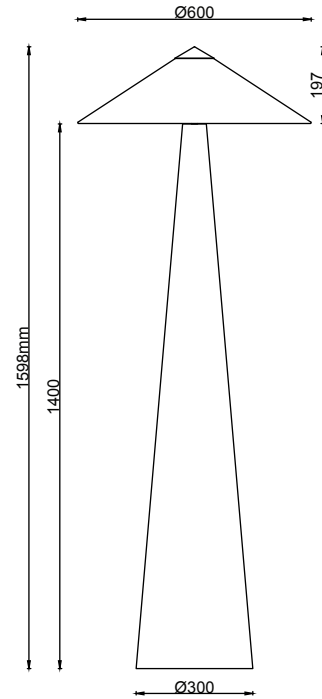

PURE WHITE LINES

EST. 2012

Icon Floor Lamp

Technical Specification Sheet

Dimensions

excluding rose & chain (cm)

W	D	H
60	60	160

Weight

9.1kg

Product code

PWL64244

Materials

Fabric, Iron

Finish

Blackened Brass

IP Rating

Suitable for dimming

Yes - dimmable bulb is required

Max wattage

10W

Bulb requirements

2 bulbs, E27
(not included)

Packaging dims

Box 1: L171.5 x W41 x H42 cm
Box 2: L63 x W63 x H20.5 cm

Packaging weight

Box 1: 13.7 kg
Box 2: 2.8 kg

Assembly required

Partial

Care advice

Dust with lint free cloth