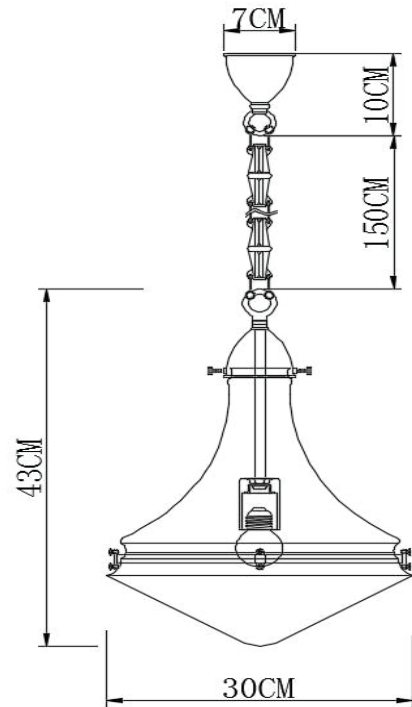

Black

Inline switch

n/a

Ceiling rose Ø

7cm

Ceiling rose height

10cm

Ceiling rose colour

Bronze

Ceiling bracket

20-60cm

Packaging dims

L59 x W43 x H41.5 cm

Packaging weight

4.7 kg

Assembly required

Partial

Care advice

Dust with lint free cloth

PURE WHITE LINES

EST. 2012

Horrace Pendant - Nickel

Technical Specification Sheet

Dimensions excluding rose & chain (cm)	W	D	H
	30	30	43
Weight	2.56 kg		
Product code	PWL88968		
Materials	Copper/Iron/Glass		
Metal Finish	Nickel		
Glass colour	 Nickel		
IP Rating	IP20		
Suitable for dimming	Yes - dimmable bulb required		
Max wattage	40W (equivalent to 5W LED)		

Cable colour

Black

Inline switch

n/a

Ceiling rose Ø

7cm

Ceiling rose height

10cm