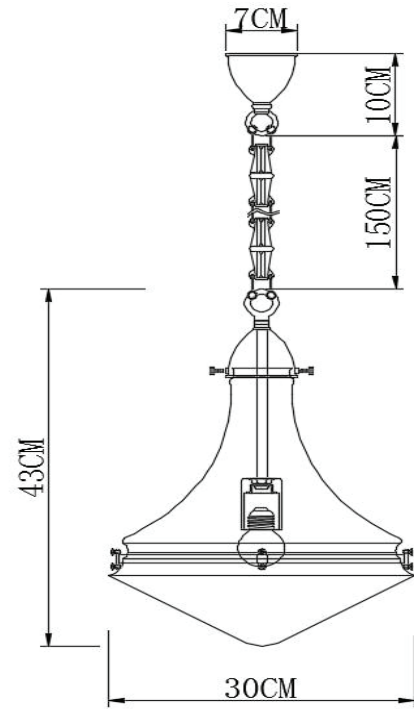

PURE WHITE LINES

EST. 2012

Horrace Pendant - Bronze

Technical Specification Sheet

Dimensions

excluding rose & chain (cm)

W	D	H
30	30	43

Weight

2.56 kg

Product code

PWL88968

Materials

Copper/Iron/Glass

Metal Finish

Bronze

Glass colour

Black

Inline switch

n/a

Ceiling rose Ø

7cm

Ceiling rose height

10cm

Ceiling rose colour

Partial

Care advice

Dust with lint free cloth

PURE WHITE LINES

EST. 2012

Horrace Pendant - Nickel

Technical Specification Sheet

Dimensions excluding rose & chain (cm)	W	D	H
	30	30	43
Weight	2.56 kg		
Product code	PWL88968		
Materials	Copper/Iron/Glass		
Metal Finish	Nickel		
Glass colour	 Nickel		
IP Rating	IP20		
Suitable for dimming	Yes - dimmable bulb required		
Max wattage	40W (equivalent to 5W LED)		