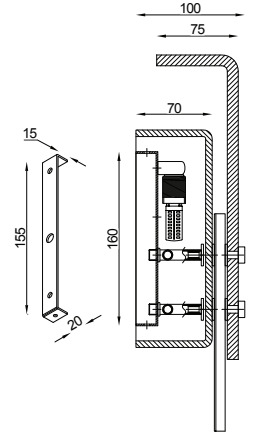

PURE WHITE LINES

EST. 2012

Hera Murano Style Wall Light

Technical Specification Sheet

Dimensions

excluding rose & chain (cm)

W	D	H
10	24	34

Weight

2.7 kg

Product code

PWL17324

Materials

Iron, Ribbed Glass

Metal Finish

Brass

Glass Colour

3 bulbs, G9
(not included)

Packaging dims

L45 x W23 x H28 cm

Packaging weight

3.7 kg

Assembly required

Partial

Care advice