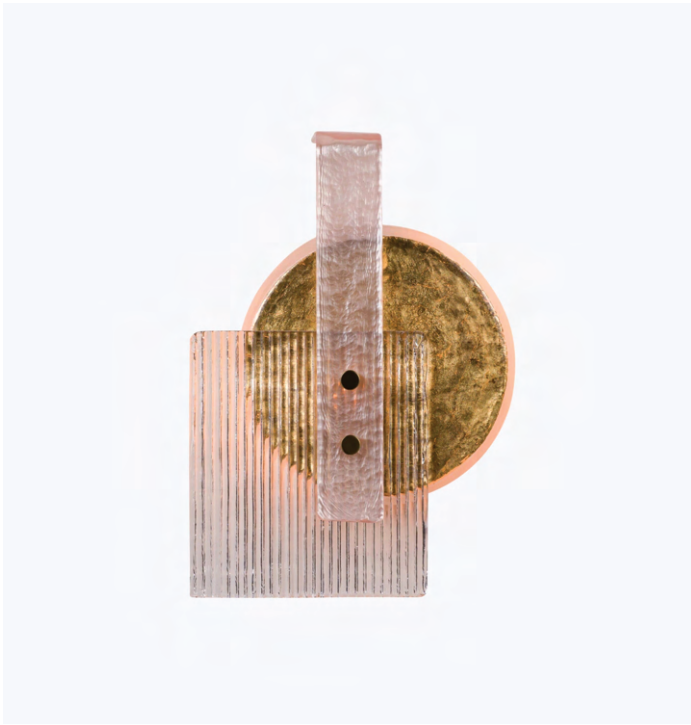

PURE WHITE LINES

EST. 2012

Hera Murano Style Wall Light

Technical Specification Sheet

Dimensions

excluding rose & chain (cm)

W	D	H
10	24	34

Weight

2.7 kg

Product code

PWL17324

Materials

Iron, Ribbed Glass

Metal Finish

Brass

Glass Colour

Pink

IP Rating

IP44

Suitable for dimming

Yes

Max wattage

40W (equivalent to 5W LED)

Bulb requirements