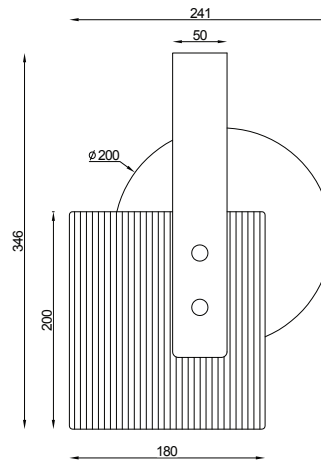

PURE WHITE LINES

EST. 2012

Hera Murano Style Wall Light

Technical Specification Sheet

Dimensions

excluding rose & chain (cm)

W	D	H
10	24	34

Weight

2.7 kg

Product code

PWL17324

Materials

Iron, Ribbed Glass

Metal Finish

Brass

Glass Colour

Pink

IP Rating

IP44

Suitable for dimming

Yes

Max wattage

40W (equivalent to 5W LED)

Bulb requirements

3 bulbs, G9
(not included)

Packaging dims

L45 x W23 x H28 cm

Packaging weight

3.7 kg

Assembly required

Partial

Care advice