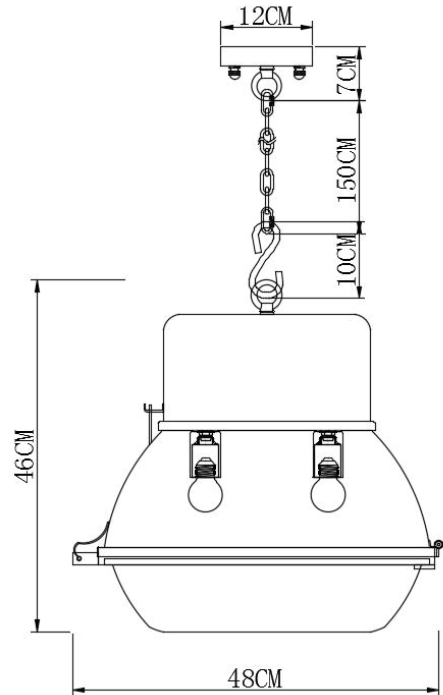

PURE WHITE LINES

EST. 2012

Hammersmith Industrial Pendant - Ivory White

Technical Specification Sheet

Dimensions excluding rose & chain (cm)	W	D	H
	48	48	46
Weight	6.29 kg		
Product code	PWL28856		
Materials	Copper/Iron/Glass		
Metal Finish	Aluminum		
Colour	 Ivory White		
IP Rating	IP20		
Suitable for dimming	Yes - dimmable bulb required		
Max wattage	40W (equivalent to 5W LED)		

	Bulb requirements	2 bulbs, E27 (not included)
	Chain length	150 cm
	Chain colour	Aluminum
	Cable length	170 cm
	Cable colour	Black
	Inline switch	n/a
	Ceiling rose Ø	12cm
	Ceiling rose height	7cm
	Ceiling rose colour	Aluminum
	Ceiling bracket	20-60cm
	Packaging dims	67 x 59 x 43.5 cm
	Packaging weight	9.47 kg
	Assembly required	Partial
	Care advice	Dust with lint free cloth