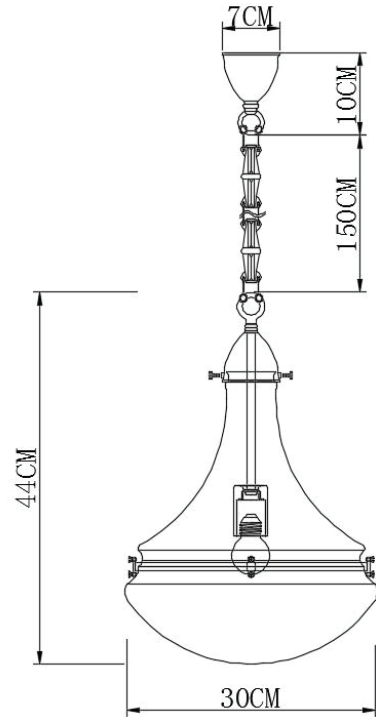

PURE WHITE LINES

EST. 2012

Grayson Pendant - Aged Brass

Technical Specification Sheet

Dimensions excluding rose & chain (cm)	W 30	D 30	H 44
Weight	2.68 kg		
Product code	PWL56984		
Materials	Copper/Iron/Glass		
Metal Finish	Aged Brass		
Glass colour	 Aged Brass		
IP Rating	IP20		
Suitable for dimming	Yes - dimmable bulb required		
Max wattage	40W (equivalent to 5W LED)		

 Bulb requirements	1 bulb, E27 (not included)
 Chain length	150 cm
Chain colour	Aged Brass
Cable length	170 cm
Cable colour	Black
Inline switch	n/a
 Ceiling rose Ø	7cm
Ceiling rose height	10cm
Ceiling rose colour	Nickel
Ceiling bracket	20-60cm
Packaging dims	59cm x 43cm x 41.5cm
Packaging weight	4.82 kg
Assembly required	Partial
Care advice	Dust with lint free cloth

PURE WHITE LINES

EST. 2012

Grayson Pendant - Nickel

Technical Specification Sheet

Dimensions <small>excluding rose & chain (cm)</small>	W	D	H
	30	30	44
Weight	2.68 kg		
Product code	PWL56984		
Materials	Copper/Iron/Glass		
Metal Finish	Nickel		
Glass colour	 Nickel		
IP Rating	IP20		
Suitable for dimming	Yes - dimmable bulb required		
Max wattage	40W <small>(equivalent to 5W LED)</small>		

	Bulb requirements	1 bulb, E27 <small>(not included)</small>
	Chain length	150 cm
	Chain colour	Nickel
	Cable length	170 cm
	Cable colour	Black
	Inline switch	n/a
	Ceiling rose Ø	7cm
	Ceiling rose height	10cm
	Ceiling rose colour	Nickel
	Ceiling bracket	20-60cm
	Packaging dims	59cm x 43cm x 41.5cm
	Packaging weight	4.82 kg
	Assembly required	Partial
	Care advice	Dust with lint free cloth