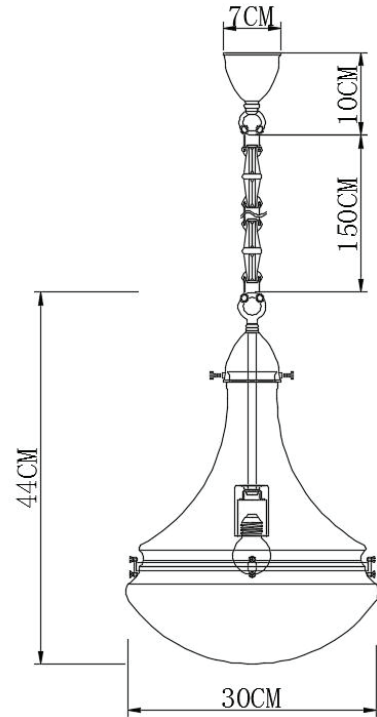

PURE WHITE LINES

EST. 2012

Grayson Pendant - Aged Brass

Technical Specification Sheet

Dimensions excluding rose & chain (cm)	W 30	D 30	H 44
Weight	2.68 kg		
Product code	PWL56984		
Materials	Copper/Iron/Glass		
Metal Finish	Aged Brass		
Glass colour	 Aged Brass		
IP Rating	IP20		
Suitable for dimming	Yes - dimmable bulb required		
Max wattage	40W (equivalent to 5W LED)		

 Bulb requirements	1 bulb, E27 (not included)
 Chain length	150 cm
Chain colour	Aged Brass
Cable length	170 cm
Cable colour	Black
Inline switch	n/a
 Ceiling rose Ø	7cm
Ceiling rose height	10cm
Ceiling rose colour	Nickel
Ceiling bracket	20-60cm
Packaging dims	59cm x 43cm x 41.5cm
Packaging weight	4.82 kg
Assembly required	Partial
Care advice	Dust with lint free cloth

PURE WHITE LINES

EST. 2012

Grayson Pendant - Nickel

Technical Specification Sheet

Dimensions <small>excluding rose & chain (cm)</small>	W	D	H
	30	30	44
Weight	2.68 kg		
Product code	PWL56984		
Materials	Copper/Iron/Glass		
Metal Finish	Nickel		
Glass colour	 Nickel		
IP Rating	IP20		
Suitable for dimming	Yes - dimmable bulb required		
Max wattage	40W <small>(equivalent to 5W LED)</small>		

	Bulb requirements	1 bulb, E27 <small>(not included)</small>
	Chain length	150 cm
	Chain colour	Nickel
	Cable length	170 cm
	Cable colour	Black
	Inline switch	n/a
	Ceiling rose Ø	7cm
	Ceiling rose height	10cm
	Ceiling rose colour	Nickel
	Ceiling bracket	20-60cm
	Packaging dims	59cm x 43cm x 41.5cm
	Packaging weight	4.82 kg
	Assembly required	Partial
	Care advice	Dust with lint free cloth