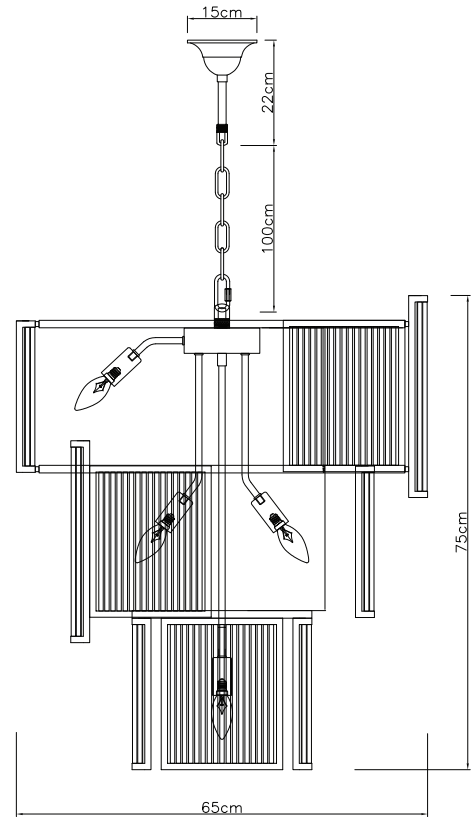

PURE WHITE LINES

EST. 2012

Grande Monte Carlo Chandelier

Technical Specification Sheet

Dimensions

excluding rose & chain (cm)

W	D	H
65	65	75

Minimum drop

(excluding glass & frame)

22cm

Maximum drop

(excluding glass & frame)

122cm

Weight

22.5kg

Product code

Chain length

100cm

Chain colour

Satin Brass

Cable length

120cm

Cable colour

Gold

Inline switch

n/a

Ceiling rose Ø

15cm

Ceiling rose height

16-22cm

Ceiling rose colour

Satin Brass