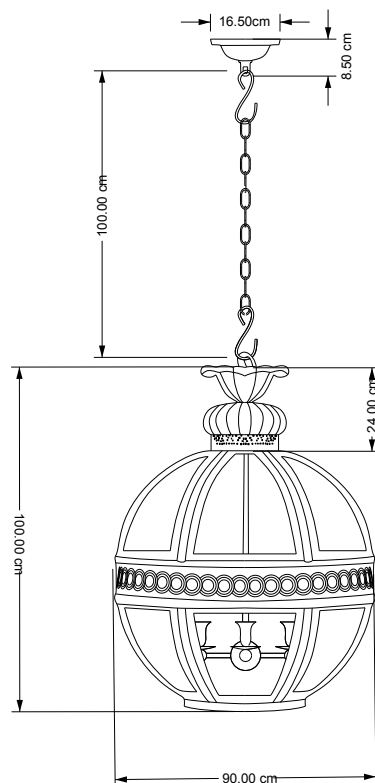

PURE WHITE LINES

EST. 2012

Grande Dante Lantern

Technical Specification Sheet

Dimensions excluding canopy & chain (cm)	W 90	D 90	H 100
--	---------	---------	----------

Minimum drop
(excluding glass & frame)

Maximum drop
(excluding glass & frame)

Weight 39.5 kg

Product code PWL28159-1

Materials Brass, Glass

Glass Colour

Clear

Metal Finish Antique Bronze, Gilt

IP Rating

Suitable for dimming No

Max wattage 40W (equivalent to 5W LED)

 **Bulb requirements** 4 bulbs, B14 (not included)

 **Chain length** 100cm

Chain colour Bronze

Cable length 150cm

Cable colour Black

Inline switch n/a

 **Ceiling rose Ø** 16.5cm

Ceiling rose height 8.5cm

Ceiling rose colour Bronze

Ceiling bracket 10.5cm

Packaging Weight 24.7kg

Packaging Dims Box 1: L114 x W114 x H136cm

Assembly required Partial

Care advice Dust with lint free cloth