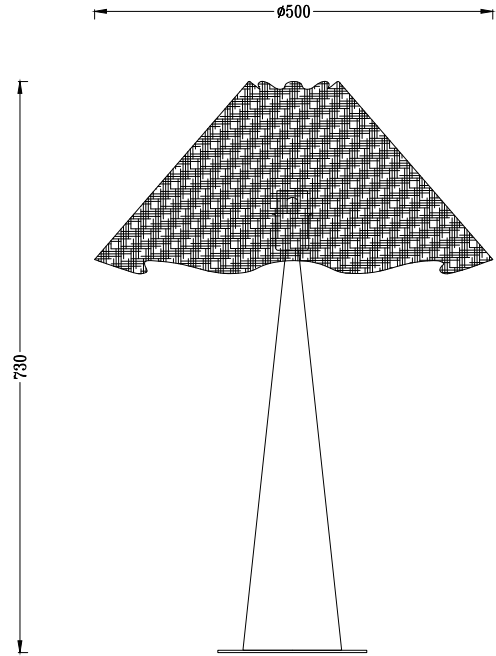

PURE WHITE LINES

EST. 2012

Gigi Table Lamp With Seagrass Shade

Technical Specification Sheet

Dimensions

excluding rose & chain (cm)

W	D	H
50	50	73

Weight

8.3 kg

Product code

PWL55557

Materials

Bronze Plated Iron, Plaster, Seagrass

Metal Finish

Bronze Plated Iron

IP Rating