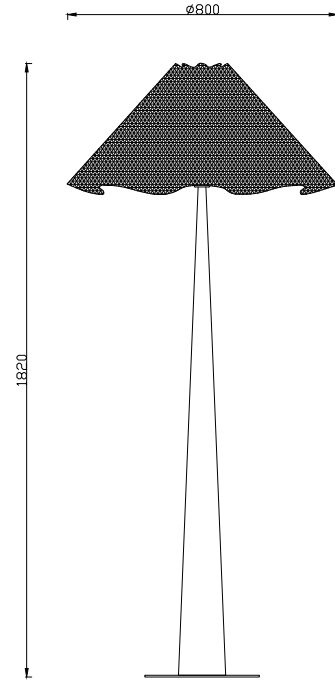

PURE WHITE LINES

EST. 2012

Gigi Standing Lamp With Seagrass Shade

Technical Specification Sheet

Dimensions

excluding rose & chain (cm)

W	D	H
81	81	165

Weight

19.2 kg

Product code

PWL51972

Materials

Bronze Plated Iron, Plaster, Seagrass

Metal Finish

Bronze Plated Iron

IP Rating