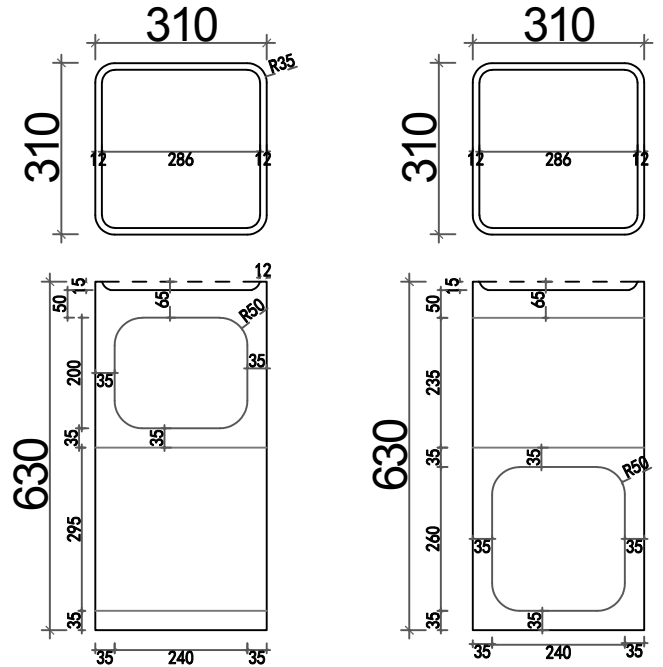

PURE WHITE LINES

EST. 2012

Gabriella Carrara Side Table

Technical Specification Sheet

Dimensions

excluding rose & chain (cm)

W	D	H
31	31	63

Packaging dims

L41x W41x H80 cm

Weight

82 kg

Packaging weight

82 kg

Product code

PWL63694

Assembly required