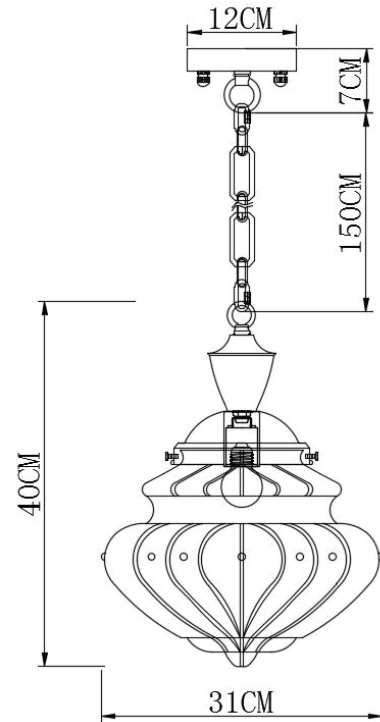

PURE WHITE LINES

EST. 2012

Freya Opaline Pendant - Nickel

Technical Specification Sheet

Dimensions excluding rose & chain (cm)	W 31	D 31	H 40
Weight	3.44 kg		
Product code	PWL72413		
Materials	Copper/Iron/Glass		
Metal Finish	Nickel		
Colour	 Nickel		
IP Rating	IP20		
Suitable for dimming	Yes - dimmable bulb required		
Max wattage	40W (equivalent to 5W LED)		

	Bulb requirements	1 bulb, E27 (not included)
	Chain length	150 cm
	Chain colour	Nickel
	Cable length	170 cm
	Cable colour	Black
	Inline switch	n/a
	Ceiling rose Ø	12cm
	Ceiling rose height	7cm
	Ceiling rose colour	Nickel
	Ceiling bracket	20-60cm
	Packaging dims	51cm x 44cm x 44.6cm
	Packaging weight	5.52 kg
	Assembly required	Partial
	Care advice	Dust with lint free cloth