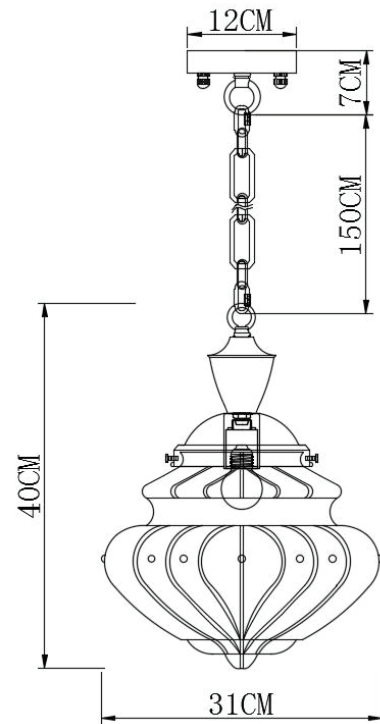

PURE WHITE LINES

EST. 2012

Freya Opaline Pendant - Bronze

Technical Specification Sheet

Dimensions excluding rose & chain (cm)	W 31	D 31	H 40
Weight	3.44 kg		
Product code	PWL72413		
Materials	Copper/Iron/Glass		
Metal Finish	Bronze		
Colour	 Bronze		
IP Rating	IP20		
Suitable for dimming	Yes - dimmable bulb required		
Max wattage	40W (equivalent to 5W LED)		

	Bulb requirements	1 bulb, E27 (not included)
	Chain length	150 cm
	Chain colour	Bronze
	Cable length	170 cm
	Cable colour	Black
	Inline switch	n/a
	Ceiling rose Ø	12cm
	Ceiling rose height	7cm
	Ceiling rose colour	Bronze
	Ceiling bracket	20-60cm
	Packaging dims	51 x 44 x 44.6cm
	Packaging weight	5.52 kg
	Assembly required	Partial
	Care advice	Dust with lint free cloth