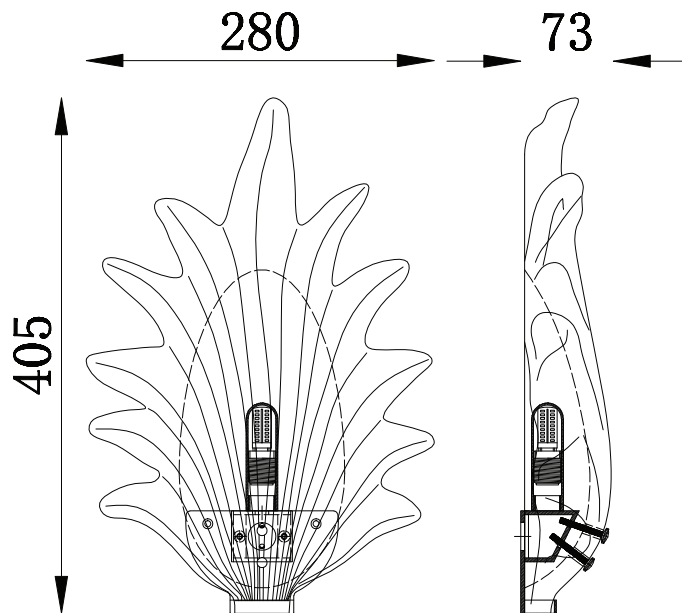

PURE WHITE LINES

EST. 2012

Fiore Wall Light

Technical Specification Sheet

Dimensions

excluding rose & chain (cm)

W	D	H
28	7	41

Weight

3.7 kg

Product code

PWL36313

Materials

Clear Glass, Iron

Metal Finish

Satin Brass

Colour

1 bulb, G9
(not included)

Packaging dims

W56 D43 H30cm

Packaging weight

4.7 kg

Assembly required

Partial

Care advice