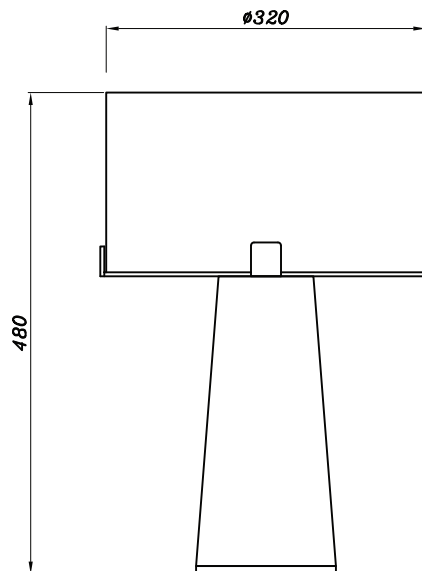

PURE WHITE LINES

EST. 2012

Eris Table Lamp - Large

Technical Specification Sheet

Dimensions

excluding rose & chain (cm)

W	D	H
32	32	48

Weight

11 kg

Product code

PWL81369

Materials

Iron, Spanish Alabaster

Finish

Brass Plated Iron

IP Rating

L63 x W45 x H32 cm

Packaging weight

17.52 kg

Assembly required

Partial

Care advice

Dust with lint free cloth

PURE WHITE LINES

EST. 2012

Eris Table Lamp - Small

Technical Specification Sheet

Dimensions

excluding rose & chain (cm)

W	D	H
25	25	40

Weight

8.55 kg