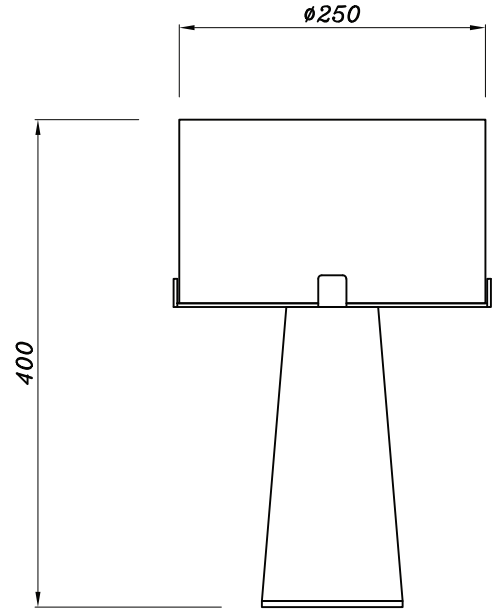

PURE WHITE LINES

EST. 2012

Eris Table Lamp - Large

Technical Specification Sheet

Dimensions

excluding rose & chain (cm)

W	D	H
32	32	48

Weight

11 kg

Product code

PWL81369

Materials

Iron, Spanish Alabaster

Finish

Brass Plated Iron

IP Rating

L63 x W45 x H32 cm

Packaging weight

17.52 kg

Assembly required

Partial

Care advice

Dust with lint free cloth

PURE WHITE LINES

EST. 2012

Eris Table Lamp - Small

Technical Specification Sheet

Dimensions

excluding rose & chain (cm)

W	D	H
25	25	40

Weight

8.55 kg