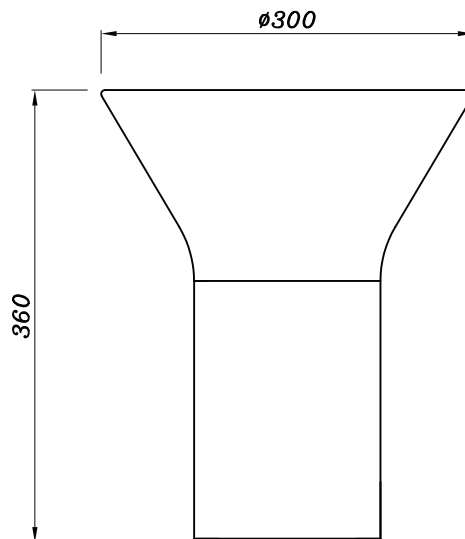

PURE WHITE LINES

EST. 2012

Dali Table Lamp

Technical Specification Sheet

Dimensions

excluding rose & chain (cm)

W	D	H
30	30	36

Weight

9.8 kg

Product code

PWL13244

Materials

Brass Plated Iron, Spanish Alabaster

Finish

Brass Plated Iron

IP Rating

L65 x W38 x H23 cm

Packaging weight

11.75 kg

Assembly required

Partial

Care advice

Dust with lint free cloth