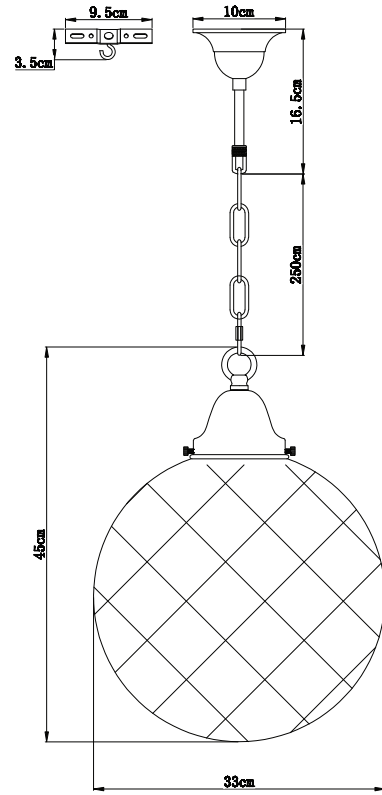

PURE WHITE LINES

EST. 2012

Cubist Pendant – Medium

Technical Specification Sheet

Dimensions

excluding rose & chain (cm)

W	D	H
33	33	45

Weight

3.7 kg

Product code

PWL46897

Materials

Brass, Opaline Glass

Metal Finish

Brass Plated Iron

Colour

White

IP Rating

IP44

Suitable for dimming

Yes - dimmable bulb required

Max wattage

60W (equivalent to 9W LED)

Bulb requirements

1 bulb, E27
(not included)

Chain length

250cm

Chain colour

Brass

Cable length

270cm

Cable colour

Brass

Inline switch

n/a

Ceiling rose Ø

10cm

Ceiling rose height

16.5cm

Ceiling rose colour

Brass

Ceiling bracket

9.5 x 3.5cm

Packaging dims

60 x 41 x 42 cm

Packaging weight

5.5 kg

Assembly required

Partial

Care advice

Dust with lint free cloth