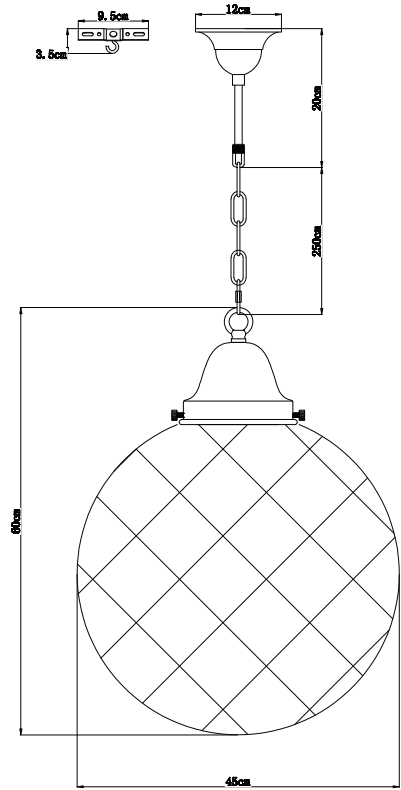

PURE WHITE LINES

EST. 2012

Cubist Pendant – Large

Technical Specification Sheet

Dimensions

excluding rose & chain (cm)

W	D	H
45	45	60

Weight

excluding rose & chain (cm)

W	D	H
33	33	45

Weight

3.7 kg

Product code

PWL46897

Materials

Brass, Opaline Glass