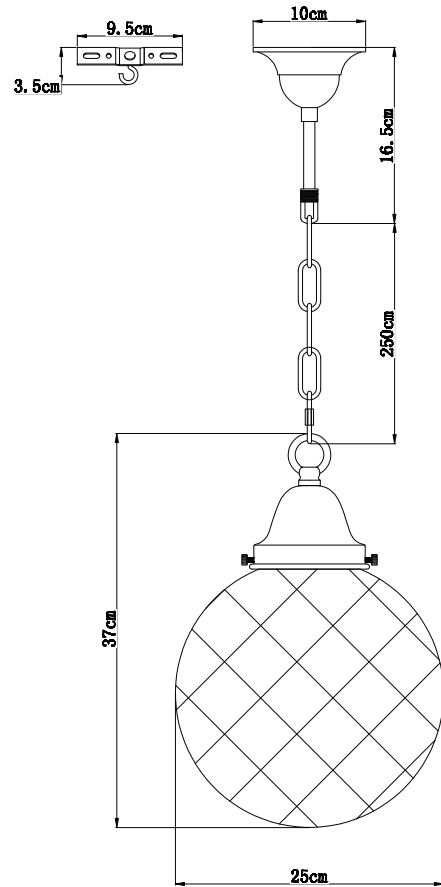

Cable length

270cm

Cable colour

Brass

Inline switch

n/a

Ceiling rose Ø

10cm

Ceiling rose height

16.5cm

Ceiling rose colour

Brass

Ceiling bracket

9.5 x 3.5cm

Packaging dims

60 x 41 x 42 cm

Cubist Pendant – Small

Technical Specification Sheet

Dimensions <small>excluding rose & chain (cm)</small>	W	D	H
	25	25	37
Weight	2.1 kg		
Product code	PWL46897		
Materials	Brass, Opaline Glass		
Metal Finish	Brass Plated Iron		
Colour	 White		
IP Rating	IP44		
Suitable for dimming	Yes - dimmable bulb required		
Max wattage	60W <small>(equivalent to 9W LED)</small>		

	Bulb requirements	1 bulb, E27 <small>(not included)</small>
	Chain length	250cm
	Chain colour	Brass
	Cable length	270cm
	Cable colour	Brass
	Inline switch	n/a
	Ceiling rose Ø	10cm
	Ceiling rose height	16.5cm
	Ceiling rose colour	Brass
	Ceiling bracket	9.5 x 3.5cm
	Packaging dims	51 x 41 x 38 cm
	Packaging weight	3.4 kg
	Assembly required	Partial
	Care advice	Dust with lint free cloth